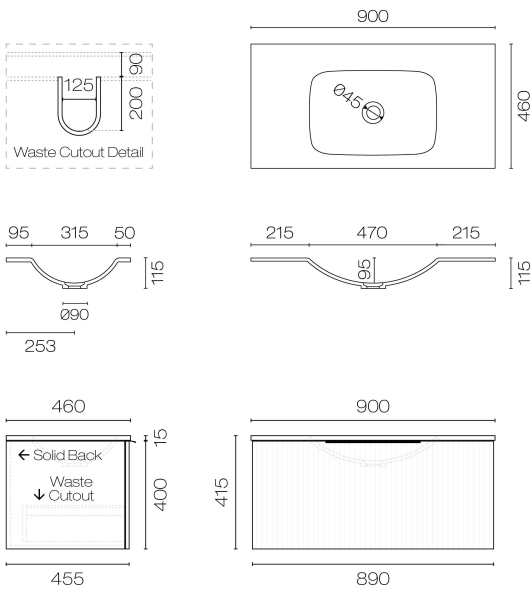

Forma Spio 900 1 Drawer Vanity

Code: FMS90.S1C

Brand	Progetto
Designer	Plumblin
Origin	New Zealand
Finish	Matt
Installation	Wall Hung
Width (mm)	900
Depth (mm)	460
Height (mm)	415
Warranty	7 Years
Overflow	No
Waste Size	32mm
Waste Included	No
Taphole	None (can be drilled onsite with drill bit supplied)
Soft Close Drawer/s	Yes
Cabinet Material	Thermoform
Vanity Top Material	Solid Surface
Approx Lead Time	10 weeks may apply for some colours. Please enquire for accurate leadtime.
Other Information	Features: Anti finger/scratch resistant cabinet finish

Scan to View
Product Online