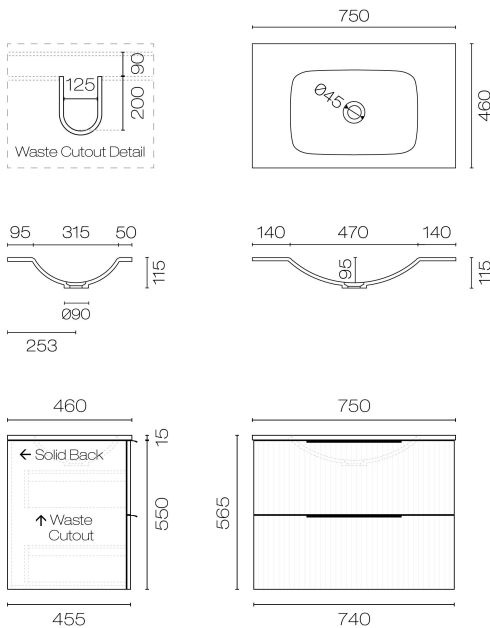

Forma Spio 750 2 Drawer Vanity

Code: FMS75.W2C

Brand	Progetto
Designer	Plumblin
Origin	New Zealand
Finish	Matt
Installation	Wall Hung
Width (mm)	750
Depth (mm)	460
Height (mm)	565
Warranty	7 Years
Overflow	No
Waste Size	32mm
Waste Included	No
Taphole	None (can be drilled onsite with drill bit supplied)
Soft Close Drawer/s	Yes
Cabinet Material	Thermoform
Vanity Top Material	Solid Surface
Approx Lead Time	10 weeks may apply for some colours. Please enquire for accurate leadtime.
Other Information	Features: Anti finger/scratch resistant cabinet finish

Scan to View
Product Online