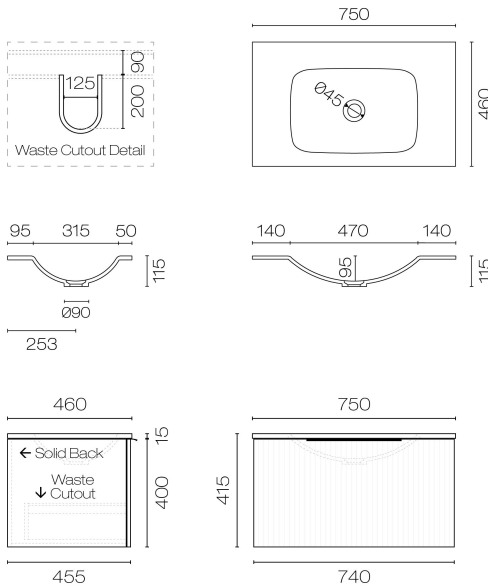

## Forma Spio 750 1 Drawer Vanity

Code: FMS75.S1C

<b>Brand</b>	Progetto
<b>Designer</b>	Plumblin
<b>Origin</b>	New Zealand
<b>Finish</b>	Matt
<b>Installation</b>	Wall Hung
<b>Width (mm)</b>	750
<b>Depth (mm)</b>	460
<b>Height (mm)</b>	415
<b>Warranty</b>	7 Years
<b>Overflow</b>	No
<b>Waste Size</b>	32mm
<b>Waste Included</b>	No
<b>Taphole</b>	None (can be drilled onsite with drill bit supplied)
<b>Soft Close Drawer/s</b>	Yes
<b>Cabinet Material</b>	Thermoform
<b>Vanity Top Material</b>	Solid Surface
<b>Approx Lead Time</b>	10 weeks may apply for some colours. Please enquire for accurate leadtime.
<b>Other Information</b>	Features: Anti finger/scratch resistant cabinet finish

Scan to View  
Product Online