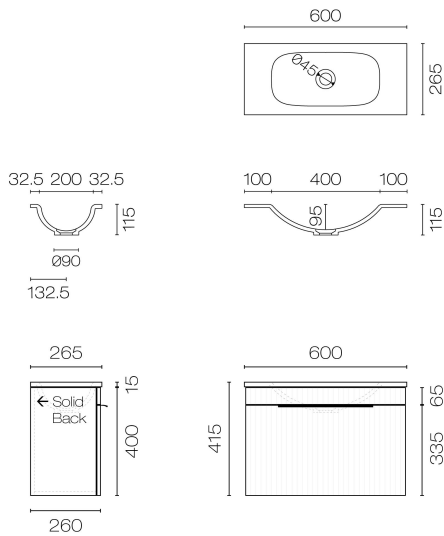

## Forma Spio Slim 600 1 Door Vanity

Code: FMS60SL.S1C

<b>Brand</b>	Progetto
<b>Designer</b>	Plumblin
<b>Origin</b>	New Zealand
<b>Finish</b>	Matt
<b>Installation</b>	Wall Hung
<b>Width (mm)</b>	600
<b>Depth (mm)</b>	265
<b>Height (mm)</b>	415
<b>Warranty</b>	7 Years
<b>Overflow</b>	No
<b>Waste Size</b>	32mm
<b>Waste Included</b>	No
<b>Taphole</b>	None (can be drilled onsite with drill bit supplied)
<b>Towel Rail Handle</b>	Yes
<b>Cabinet Material</b>	Thermoform
<b>Vanity Top Material</b>	Solid Surface
<b>Approx Lead Time</b>	10 weeks may apply for some colours. Please enquire for accurate leadtime.
<b>Notes</b>	LH or RH taphole
<b>Other Information</b>	Features: Anti finger/scratch resistant cabinet finish

Scan to View  
Product Online