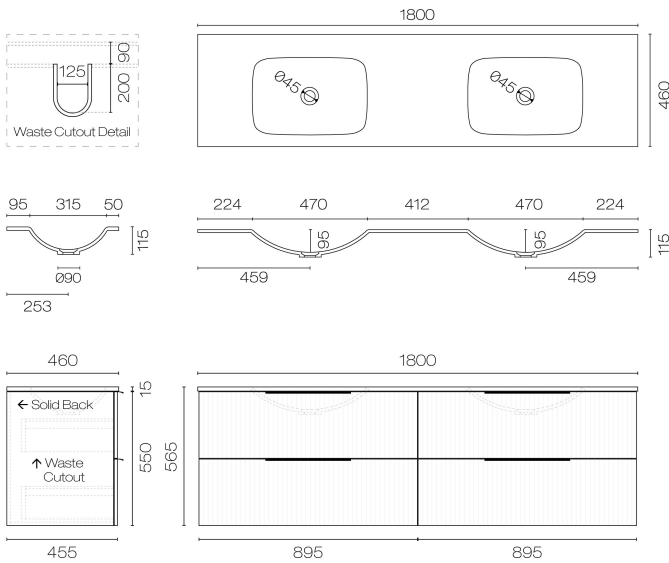

Forma Spio 1800 4 Drawer Double Vanity

Code: FMS180.W4D

Brand	Progetto
Designer	Plumblin
Origin	New Zealand
Finish	Matt
Installation	Wall Hung
Width (mm)	1800
Depth (mm)	460
Height (mm)	565
Warranty	7 Years
Overflow	No
Waste Size	32mm
Waste Included	No
Taphole	None (can be drilled onsite with drill bit supplied)
Soft Close Drawer/s	Yes
Cabinet Material	Thermoform
Vanity Top Material	Solid Surface
Approx Lead Time	10 weeks may apply for some colours. Please enquire for accurate leadtime.
Other Information	Features: Anti finger/scratch resistant cabinet finish

Scan to View
Product Online