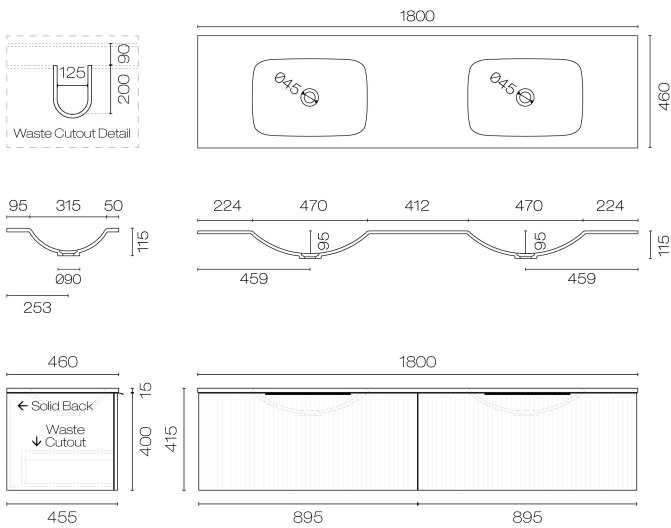

Forma Spio 1800 2 Drawer Double Vanity

Code: FMS180.S2D

Brand	Progetto
Designer	Plumblin
Origin	New Zealand
Finish	Matt
Installation	Wall Hung
Width (mm)	1800
Depth (mm)	460
Height (mm)	415
Warranty	7 Years
Overflow	No
Waste Size	32mm
Waste Included	No
Taphole	None (can be drilled onsite with drill bit supplied)
Soft Close Drawer/s	Yes
Cabinet Material	Thermoform
Vanity Top Material	Solid Surface
Approx Lead Time	10 weeks may apply for some colours. Please enquire for accurate leadtime.
Other Information	Features: Anti finger/scratch resistant cabinet finish

Scan to View
Product Online