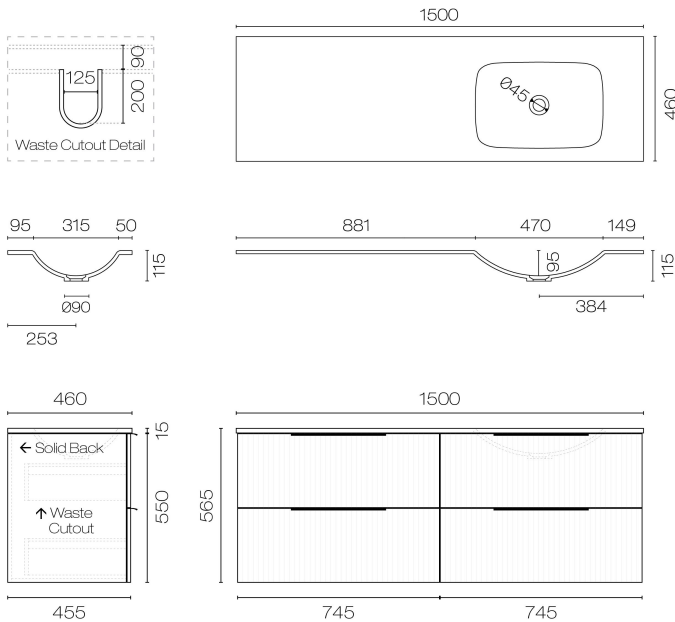

Forma Spio 1500 4 Drawer Vanity Right Basin

Code: FMS150.W4R

Brand	Progetto
Designer	Plumblinc
Origin	New Zealand
Finish	Matt
Installation	Wall Hung
Width (mm)	1500
Depth (mm)	460
Height (mm)	565
Warranty	7 Years
Overflow	No
Waste Size	32mm
Waste Included	No
Taphole	None (can be drilled onsite with drill bit supplied)
Soft Close Drawer/s	Yes
Cabinet Material	Thermoform
Vanity Top Material	Solid Surface
Approx Lead Time	10 weeks may apply for some colours. Please enquire for accurate leadtime.
Other Information	Features: Anti finger/scratch resistant cabinet finish

Scan to View
Product Online