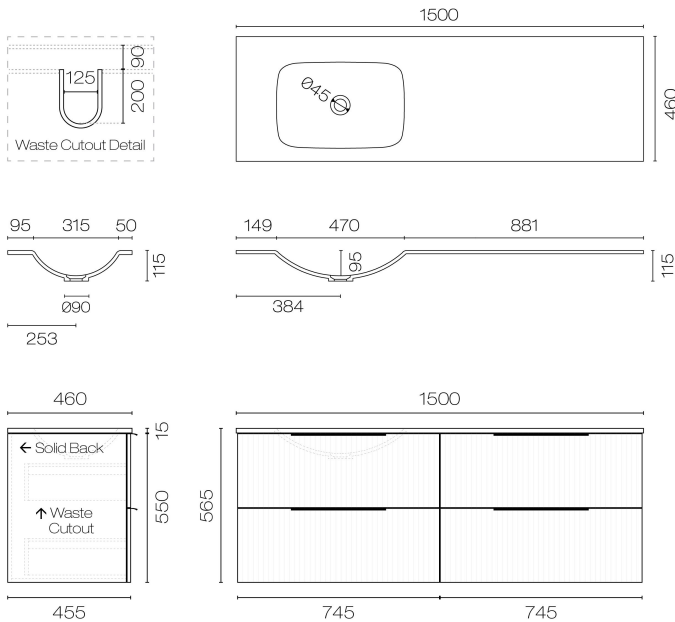

## Forma Spio 1500 4 Drawer Vanity Left Basin

Code: FMS150.W4L

<b>Brand</b>	Progetto
<b>Designer</b>	Plumblin
<b>Origin</b>	New Zealand
<b>Finish</b>	Matt
<b>Installation</b>	Wall Hung
<b>Width (mm)</b>	1500
<b>Depth (mm)</b>	460
<b>Height (mm)</b>	565
<b>Warranty</b>	7 Years
<b>Overflow</b>	No
<b>Waste Size</b>	32mm
<b>Waste Included</b>	No
<b>Taphole</b>	None (can be drilled onsite with drill bit supplied)
<b>Soft Close Drawer/s</b>	Yes
<b>Cabinet Material</b>	Thermoform
<b>Vanity Top Material</b>	Solid Surface
<b>Approx Lead Time</b>	10 weeks may apply for some colours. Please enquire for accurate leadtime.
<b>Other Information</b>	Features: Anti finger/scratch resistant cabinet finish

Scan to View  
Product Online