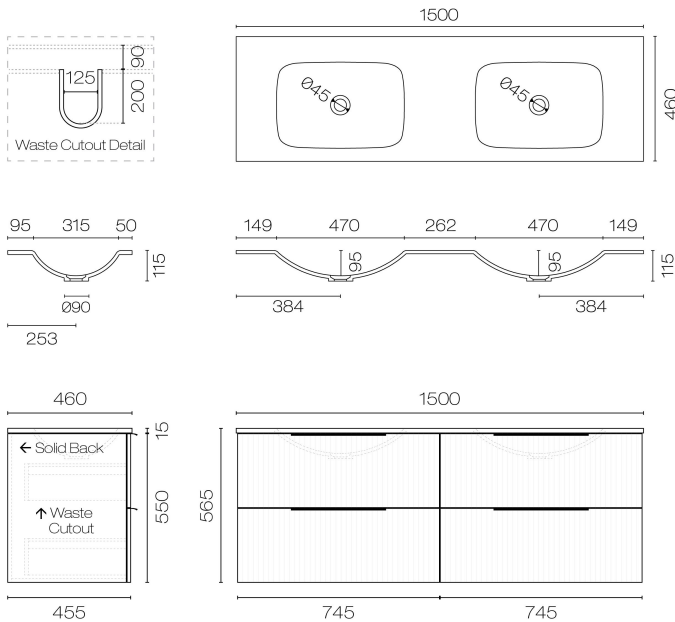

Forma Spio 1500 4 Drawer Vanity Double Basin

Code: FMS150.W4D

Brand	Progetto
Designer	Plumblin
Origin	New Zealand
Finish	Matt
Installation	Wall Hung
Width (mm)	1500
Depth (mm)	460
Height (mm)	565
Warranty	7 Years
Overflow	No
Waste Size	32mm
Waste Included	No
Taphole	None (can be drilled onsite with drill bit supplied)
Soft Close Drawer/s	Yes
Cabinet Material	Thermoform
Vanity Top Material	Solid Surface
Approx Lead Time	10 weeks may apply for some colours. Please enquire for accurate leadtime.
Other Information	Features: Anti finger/scratch resistant cabinet finish

Scan to View
Product Online