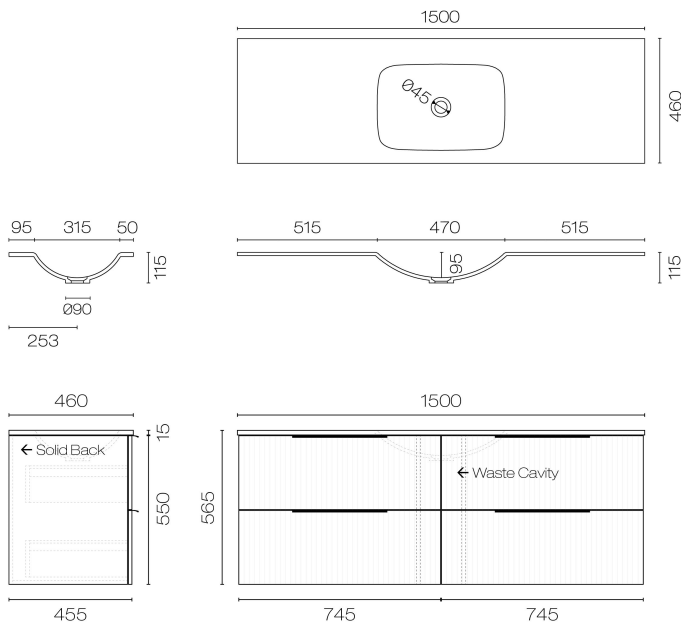

Forma Spio 1500 4 Drawer Vanity Centre Basin

Code: FMS150.W4C

Brand	Progetto
Designer	Plumblinc
Origin	New Zealand
Finish	Matt
Installation	Wall Hung
Width (mm)	1500
Depth (mm)	460
Height (mm)	565
Warranty	7 Years
Overflow	No
Waste Size	32mm
Waste Included	No
Taphole	None (can be drilled onsite with drill bit supplied)
Soft Close Drawer/s	Yes
Cabinet Material	Thermoform
Vanity Top Material	Solid Surface
Approx Lead Time	10 weeks may apply for some colours. Please enquire for accurate leadtime.
Other Information	Features: Anti finger/scratch resistant cabinet finish

Scan to View
Product Online