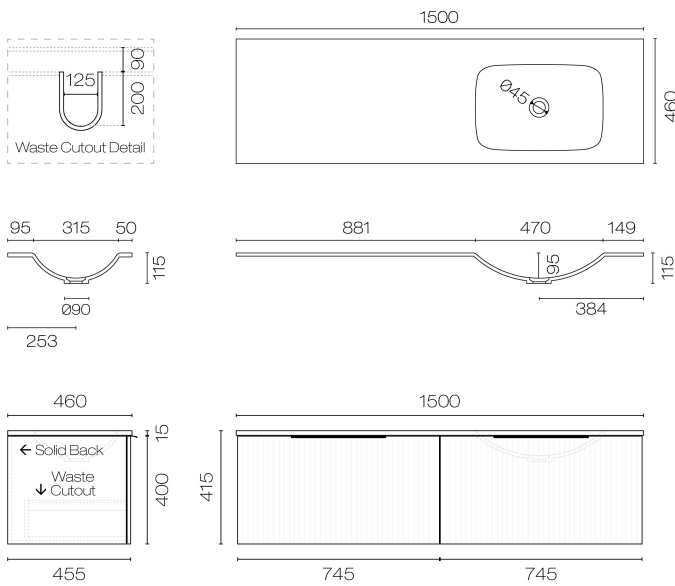

Forma Spio 1500 2 Drawer Vanity Right Basin

Code: FMS150.S2R

Brand	Progetto
Designer	Plumblin
Origin	New Zealand
Finish	Matt
Installation	Wall Hung
Width (mm)	1500
Depth (mm)	460
Height (mm)	415
Warranty	7 Years
Overflow	No
Waste Size	32mm
Waste Included	No
Taphole	None (can be drilled onsite with drill bit supplied)
Soft Close Drawer/s	Yes
Cabinet Material	Thermoform
Vanity Top Material	Solid Surface
Approx Lead Time	10 weeks may apply for some colours. Please enquire for accurate leadtime.
Other Information	Features: Anti finger/scratch resistant cabinet finish

Scan to View
Product Online