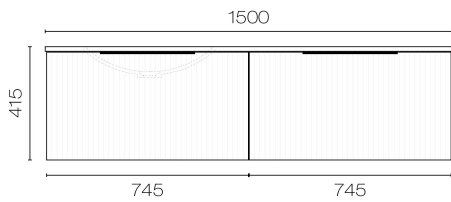

## Forma Spio 1500 2 Drawer Vanity Left Basin

Code: FMS150.S2L

<b>Brand</b>	Progetto
<b>Designer</b>	Plumblinc
<b>Origin</b>	New Zealand
<b>Finish</b>	Matt
<b>Installation</b>	Wall Hung
<b>Width (mm)</b>	1500
<b>Depth (mm)</b>	460
<b>Height (mm)</b>	415
<b>Warranty</b>	7 Years
<b>Overflow</b>	No
<b>Waste Size</b>	32mm
<b>Waste Included</b>	No
<b>Taphole</b>	None (can be drilled onsite with drill bit supplied)
<b>Soft Close Drawer/s</b>	Yes
<b>Cabinet Material</b>	Thermoform
<b>Vanity Top Material</b>	Solid Surface
<b>Approx Lead Time</b>	10 weeks may apply for some colours. Please enquire for accurate leadtime.
<b>Other Information</b>	Features: Anti finger/scratch resistant cabinet finish