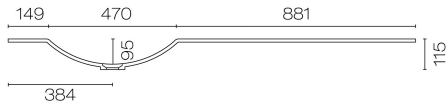

## Forma Spio 1500 2 Drawer Vanity Left Basin

Code: FMS150.S2L

<b>Brand</b>	Progetto
<b>Designer</b>	Plumblinc
<b>Origin</b>	New Zealand
<b>Finish</b>	Matt
<b>Installation</b>	Wall Hung
<b>Width (mm)</b>	1500
<b>Depth (mm)</b>	460
<b>Height (mm)</b>	415
<b>Warranty</b>	7 Years
<b>Overflow</b>	No
<b>Waste Size</b>	32mm
<b>Waste Included</b>	No
<b>Taphole</b>	None (can be drilled onsite with drill bit supplied)
<b>Soft Close Drawer/s</b>	Yes
<b>Cabinet Material</b>	Thermoform
<b>Vanity Top Material</b>	Solid Surface
<b>Approx Lead Time</b>	10 weeks may apply for some colours. Please enquire for accurate leadtime.
<b>Other Information</b>	Features: Anti finger/scratch resistant cabinet finish