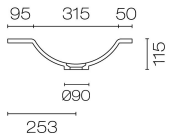

## Forma Spio 1500 2 Drawer Vanity Left Basin

Code: FMS150.S2L

<b>Brand</b>	Progetto
<b>Designer</b>	Plumblinc
<b>Origin</b>	New Zealand
<b>Finish</b>	Matt
<b>Installation</b>	Wall Hung
<b>Width (mm)</b>	1500
<b>Depth (mm)</b>	460
<b>Height (mm)</b>	415
<b>Warranty</b>	7 Years
<b>Overflow</b>	No
<b>Waste Size</b>	32mm
<b>Waste Included</b>	No
<b>Taphole</b>	None (can be drilled onsite with drill bit supplied)
<b>Soft Close Drawer/s</b>	Yes
<b>Cabinet Material</b>	Thermoform
<b>Vanity Top Material</b>	Solid Surface
<b>Approx Lead Time</b>	10 weeks may apply for some colours. Please enquire for accurate leadtime.
<b>Other Information</b>	Features: Anti finger/scratch resistant cabinet finish