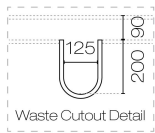

## Forma Spio 1500 2 Drawer Vanity Left Basin

Code: FMS150.S2L

<b>Brand</b>	Progetto
<b>Designer</b>	Plumblinc
<b>Origin</b>	New Zealand
<b>Finish</b>	Matt
<b>Installation</b>	Wall Hung
<b>Width (mm)</b>	1500
<b>Depth (mm)</b>	460
<b>Height (mm)</b>	415
<b>Warranty</b>	7 Years
<b>Overflow</b>	No
<b>Waste Size</b>	32mm
<b>Waste Included</b>	No
<b>Taphole</b>	None (can be drilled onsite with drill bit supplied)
<b>Soft Close Drawer/s</b>	Yes
<b>Cabinet Material</b>	Thermoform
<b>Vanity Top Material</b>	Solid Surface
<b>Approx Lead Time</b>	10 weeks may apply for some colours. Please enquire for accurate leadtime.
<b>Other Information</b>	Features: Anti finger/scratch resistant cabinet finish