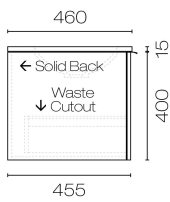

## Forma Spio 1500 2 Drawer Vanity Left Basin

Code: FMS150.S2L

<b>Brand</b>	Progetto
<b>Designer</b>	Plumblinc
<b>Origin</b>	New Zealand
<b>Finish</b>	Matt
<b>Installation</b>	Wall Hung
<b>Width (mm)</b>	1500
<b>Depth (mm)</b>	460
<b>Height (mm)</b>	415
<b>Warranty</b>	7 Years
<b>Overflow</b>	No
<b>Waste Size</b>	32mm
<b>Waste Included</b>	No
<b>Taphole</b>	None (can be drilled onsite with drill bit supplied)
<b>Soft Close Drawer/s</b>	Yes
<b>Cabinet Material</b>	Thermoform
<b>Vanity Top Material</b>	Solid Surface
<b>Approx Lead Time</b>	10 weeks may apply for some colours. Please enquire for accurate leadtime.
<b>Other Information</b>	Features: Anti finger/scratch resistant cabinet finish