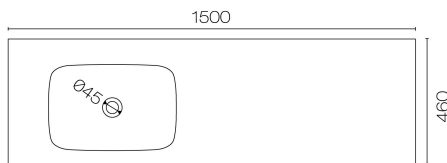

## Forma Spio 1500 2 Drawer Vanity Left Basin

Code: FMS150.S2L

<b>Brand</b>	Progetto
<b>Designer</b>	Plumblinc
<b>Origin</b>	New Zealand
<b>Finish</b>	Matt
<b>Installation</b>	Wall Hung
<b>Width (mm)</b>	1500
<b>Depth (mm)</b>	460
<b>Height (mm)</b>	415
<b>Warranty</b>	7 Years
<b>Overflow</b>	No
<b>Waste Size</b>	32mm
<b>Waste Included</b>	No
<b>Taphole</b>	None (can be drilled onsite with drill bit supplied)
<b>Soft Close Drawer/s</b>	Yes
<b>Cabinet Material</b>	Thermoform
<b>Vanity Top Material</b>	Solid Surface
<b>Approx Lead Time</b>	10 weeks may apply for some colours. Please enquire for accurate leadtime.
<b>Other Information</b>	Features: Anti finger/scratch resistant cabinet finish