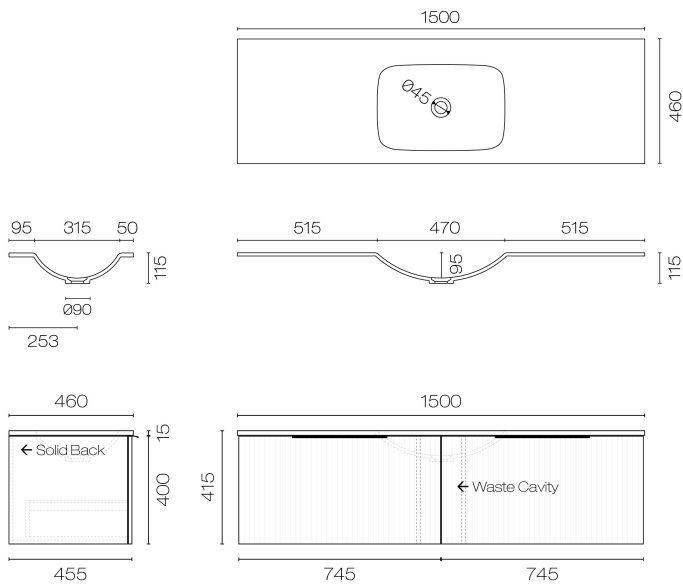

## Forma Spio 1500 2 Drawer Vanity Centre Basin

Code: FMS150.S2C

<b>Brand</b>	Progetto
<b>Designer</b>	Plumblin
<b>Origin</b>	New Zealand
<b>Finish</b>	Matt
<b>Installation</b>	Wall Hung
<b>Width (mm)</b>	1500
<b>Depth (mm)</b>	460
<b>Height (mm)</b>	415
<b>Warranty</b>	7 Years
<b>Overflow</b>	No
<b>Waste Size</b>	32mm
<b>Waste Included</b>	No
<b>Taphole</b>	None (can be drilled onsite with drill bit supplied)
<b>Soft Close Drawer/s</b>	Yes
<b>Cabinet Material</b>	Thermoform
<b>Vanity Top Material</b>	Solid Surface
<b>Approx Lead Time</b>	10 weeks may apply for some colours. Please enquire for accurate leadtime.
<b>Other Information</b>	Features: Anti finger/scratch resistant cabinet finish

Scan to View  
Product Online