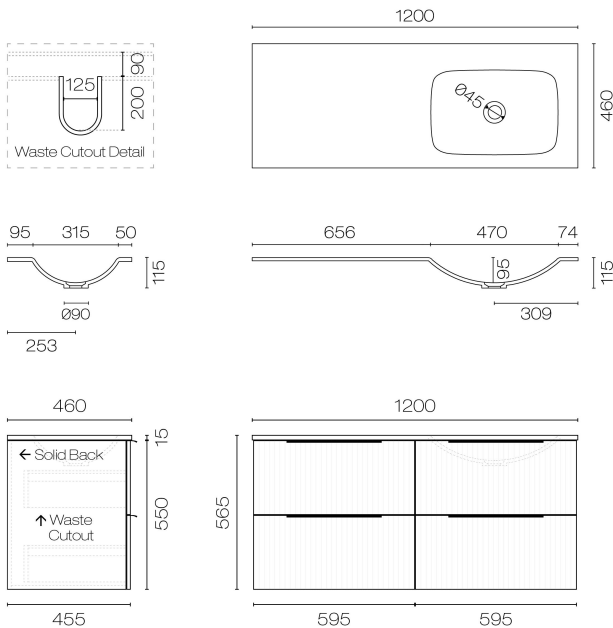

Forma Spio 1200 4 Drawer Vanity Right Basin

Code: FMS120.W4R

Brand	Progetto
Designer	Plumblin
Origin	New Zealand
Finish	Matt
Installation	Wall Hung
Width (mm)	1200
Depth (mm)	460
Height (mm)	565
Warranty	7 Years
Overflow	No
Waste Size	32mm
Waste Included	No
Taphole	None (can be drilled onsite with drill bit supplied)
Soft Close Drawer/s	Yes
Cabinet Material	Thermoform
Vanity Top Material	Solid Surface
Approx Lead Time	10 weeks may apply for some colours. Please enquire for accurate leadtime.
Other Information	Features: Anti finger/scratch resistant cabinet finish

Scan to View
Product Online