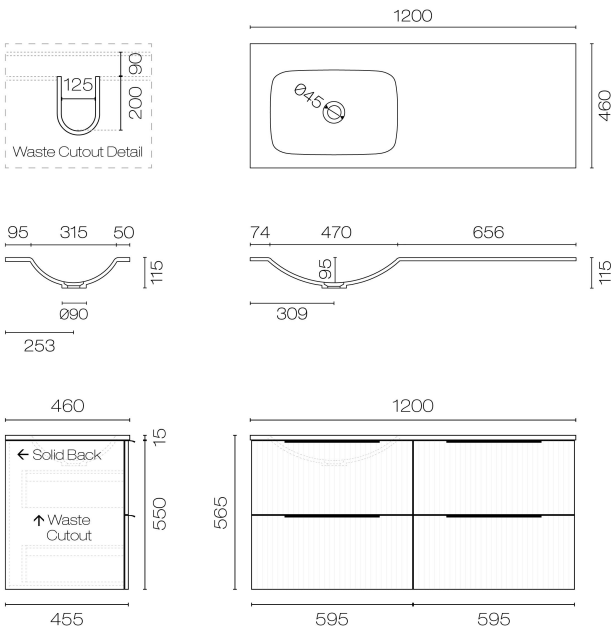

Forma Spio 1200 4 Drawer Vanity Left Basin

Code: FMS120.W4L

Brand	Progetto
Designer	Plumblin
Origin	New Zealand
Finish	Matt
Installation	Wall Hung
Width (mm)	1200
Depth (mm)	460
Height (mm)	565
Warranty	7 Years
Overflow	No
Waste Size	32mm
Waste Included	No
Taphole	None (can be drilled onsite with drill bit supplied)
Soft Close Drawer/s	Yes
Cabinet Material	Thermoform
Vanity Top Material	Solid Surface
Approx Lead Time	10 weeks may apply for some colours. Please enquire for accurate leadtime.
Other Information	Features: Anti finger/scratch resistant cabinet finish

Scan to View
Product Online