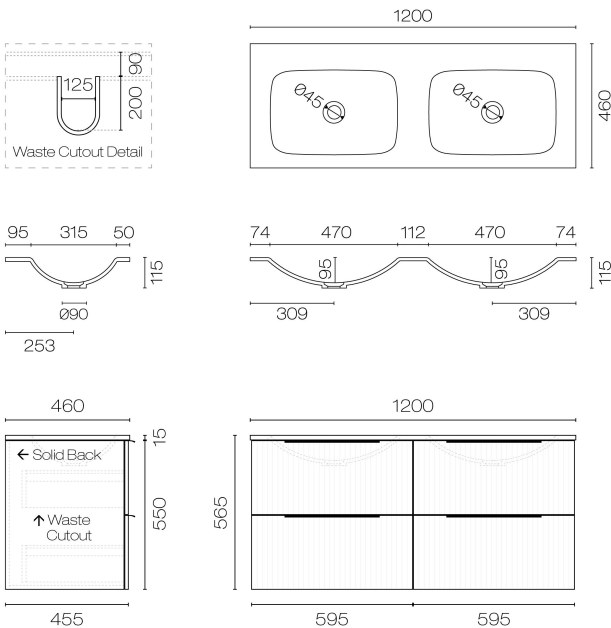

Forma Spio 1200 4 Drawer Vanity Double Basin

Code: FMS120.W4D

Brand	Progetto
Designer	Plumblin
Origin	New Zealand
Finish	Matt
Installation	Wall Hung
Width (mm)	1200
Depth (mm)	460
Height (mm)	565
Warranty	7 Years
Overflow	No
Waste Size	32mm
Waste Included	No
Taphole	None (can be drilled onsite with drill bit supplied)
Soft Close Drawer/s	Yes
Cabinet Material	Thermoform
Vanity Top Material	Solid Surface
Approx Lead Time	10 weeks may apply for some colours. Please enquire for accurate leadtime.
Other Information	Features: Anti finger/scratch resistant cabinet finish

Scan to View
Product Online