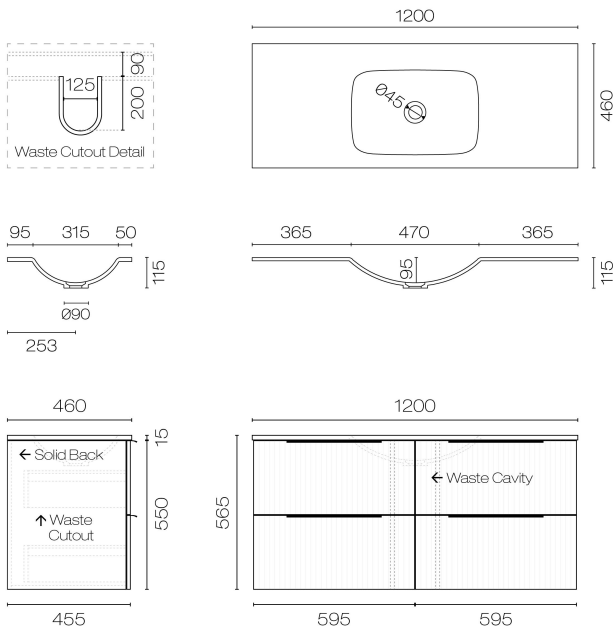

Forma Spio 1200 4 Drawer Vanity Centre Basin

Code: FMS120.W4C

Brand	Progetto
Designer	Plumblin
Origin	New Zealand
Finish	Matt
Installation	Wall Hung
Width (mm)	1200
Depth (mm)	460
Height (mm)	565
Warranty	7 Years
Overflow	No
Waste Size	32mm
Waste Included	No
Taphole	None (can be drilled onsite with drill bit supplied)
Soft Close Drawer/s	Yes
Cabinet Material	Thermoform
Vanity Top Material	Solid Surface
Approx Lead Time	10 weeks may apply for some colours. Please enquire for accurate leadtime.
Other Information	Features: Anti finger/scratch resistant cabinet finish

Scan to View
Product Online