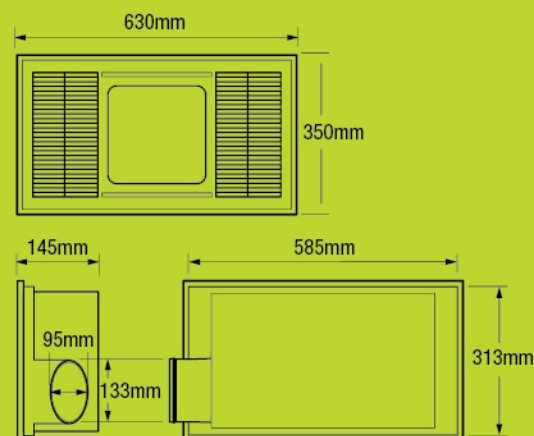

Contents

Product Code	FAN7291
VIVO Bathroom Heat Fan Light Unit	x1
Ø125mm Duct 3m Length	x1
Exterior Grille	x1
4 Gang Wall Switch	x1

Technical Specifications

Supply:	220-240VAC 50Hz
Fan Type:	Centrifugal
Exhaust Static Pressure:	115Pa
Exhaust Fan Performance:	92 l/s, 330m ³ /hr free-air performance
Exhaust Fan Power:	50W
LED Lamp:	20W, 1900 lm 4000K panel
Heater Fan Power:	40W
Heater Wattage:	1400W/2000W
Sound level:	49.5 dB(A)
Cut Out Size:	590 x 320mm
Min. Install Depth:	220mm
Duct Size:	125mm
IP Rating:	IPX2

Dimension (mm)

E6337 Complies with AS/NZS Standards
Specifications are subject to change without notice.