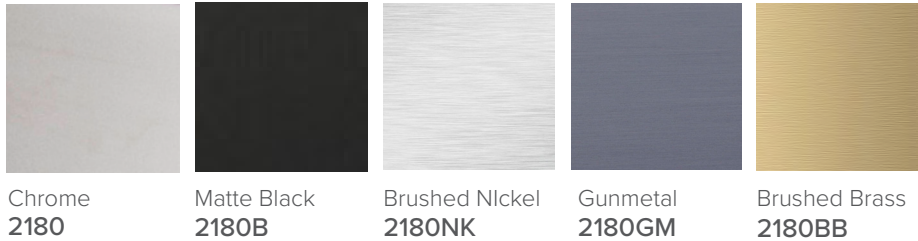

## Evoked Clicker 32mm Basin Waste with Overflow

### Features

- One touch pop-up basin waste with overflow
- Size: 32mm
- Colours: Chrome, Matte Black, Brushed Nickel, Gunmetal and Brushed Brass

### Colour Options with Code