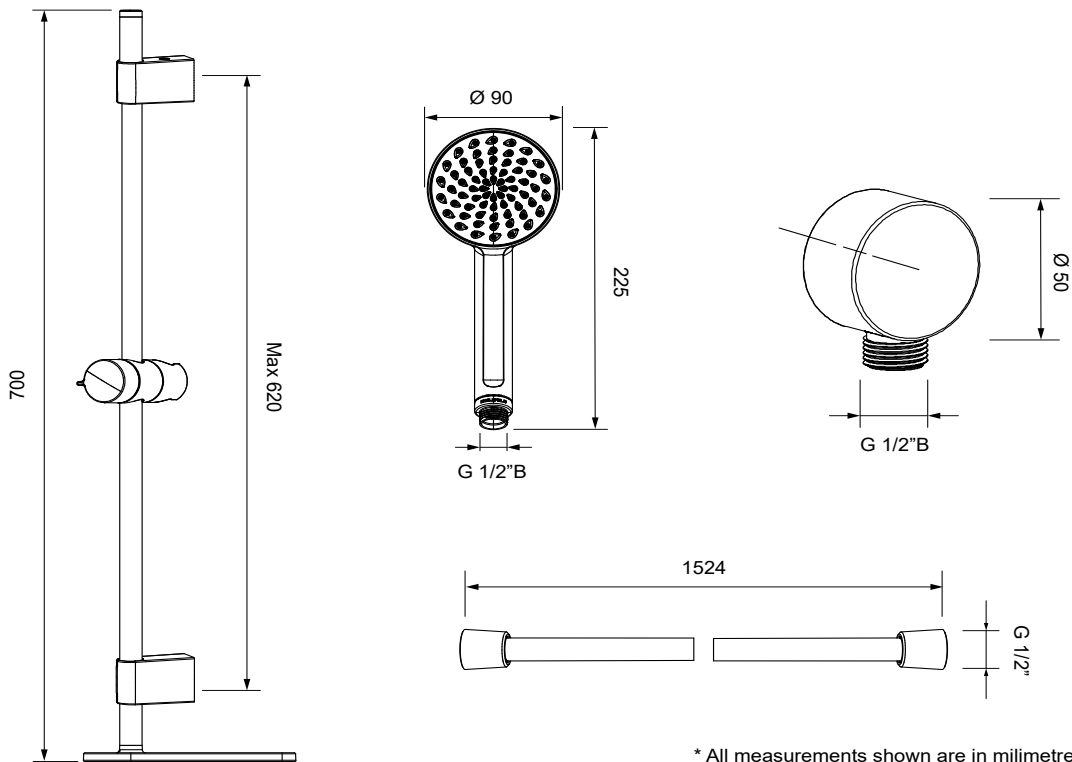

Features

- Single or multi spray function hand shower.
- Two check valves for backflow prevention.
- Easy clean nozzles.
- Adjustable handshower height.
- Soap dish with integrated shower gel hook.
- Suitable for all showers.

Colour/Finish

- Polished chrome & transparent soap dish.

Material

- Plastic & metal construction.

Included Components

- Hand shower.
- Slide bar & clamp bracket.
- 1.5m PVC hose.
- Wall connector elbow.
- Soap Dish.
- Wall fixings.

Technical Details

* All measurements shown are in millimetres

Product	Product Code
STUDIO II Slide Shower - Single Spray Function Hand	22980A-CP
STUDIO II Slide Shower - Multi Spray Function Hand	22981A-CP