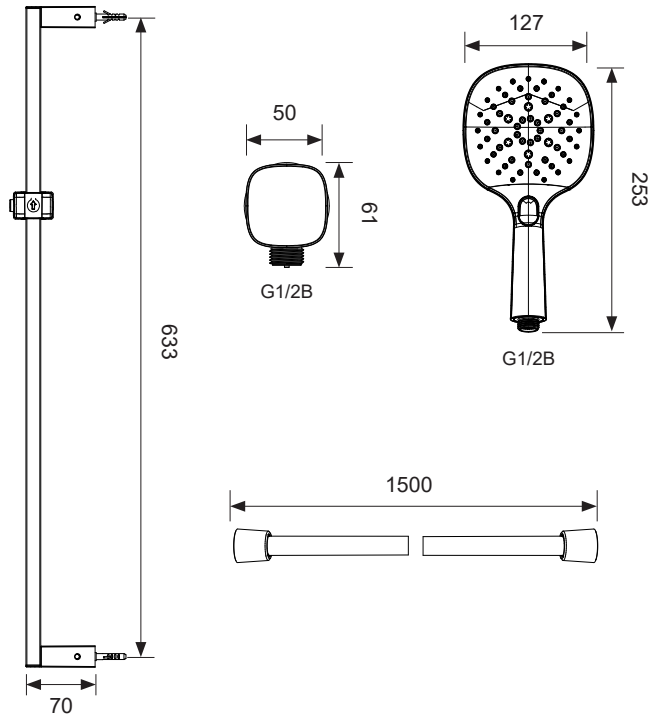

Features

- Triple function hand shower with rub-clean nozzles.
- Adjustable hand shower height.
- Dual check valve for backflow prevention.
- Available in four colour finishes.
- Suitable for mains pressure.

Colour/Finish

-  Polished chrome.
-  Brushed nickel.
-  Matte black.
-  Gunmetal grey.

Components

- Hand shower.
- Slide bar & wall fixings.
- Wall mounted elbow.
- Push button clamp bracket
- 1.5m PVC shower hose.

Materials

- Plastic & metal construction.

Product Name	Product SKU
Milano Slide Shower with Triple Function Hand Shower, Polished Chrome	29438A-CP
Milano Slide Shower with Triple Function Hand Shower, Brushed Nickel	29438A-BN
Milano Slide Shower with Triple Function Hand Shower, Matte Black	29438A-BL
Milano Slide Shower with Triple Function Hand Shower, Gunmetal Grey	29438A-EGN

All measurements shown are in millimetres.

Installation Notes:

- All connections are 1/2" BSP.
- Optimum working pressure is 300-500 kPa.
- All installations should comply with local plumbing codes and the relevant requirements of AS/NZS 3500 and AS/NZS 6400.