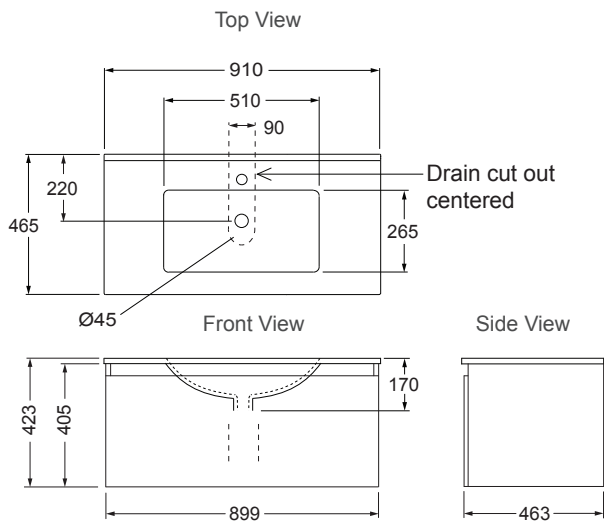

# Valencia™ 900mm Single Drawer Vanity

Neat and compact, with a deep, partitioned drawer providing functional storage and generous bench space for day to day items.

With Ceramic Vanity Top

With Durastone Vanity Top

**Features**

- Wall-hung.
- 3 colour options.
- Optional coloured insert strips for white cabinet.
- Single integrated bowl with overflow.
- One pre-drilled tap hole.
- One spacious deep soft-close drawer.
- Two sets of partitions for keeping tall products standing upright & organised.
- Moisture resistant exterior.
- Fully enclosed rear for easy installation.

**Included Components**

- Vanity cabinet.
- Vanity top.
- Chrome overflow cover

**Technical Details**

Valencia 900 Ceramic Top Single Drawer Vanity

Valencia 900 Durastone Top Single Drawer Vanity

Product Codes				
900mm Vanity	With Ceramic Top	With Durastone Top	Optional Inserts (For white vanity only)	
White	30027A-0	77299A-0	Double Silver	99767A-1D-SH
Salty Elm	30027A-LW	77299A-LW	Salty Elm	99775A-1D-LW
Scorched Oak	30027A-DW	77299A-DW	Scorched Oak	99771A-1D-DW

All measurements shown are in millimetres.  
 Sizes are approximate.

Mar 2019  
 1287693-A04-D