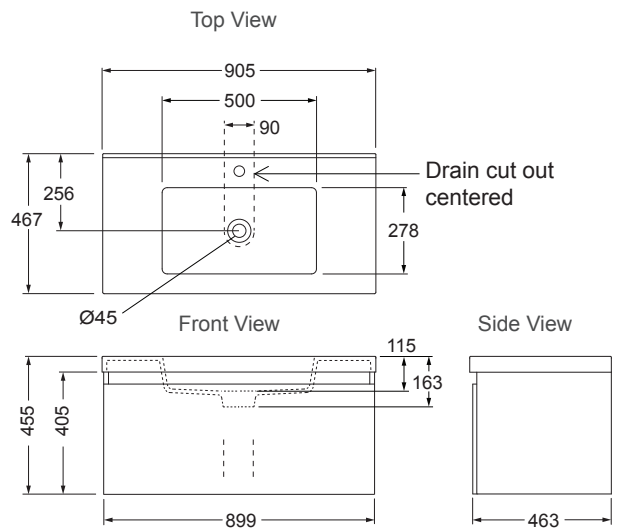

**Features**

- Wall-hung.
- 3 colour options.
- Optional coloured insert strips for white cabinet.
- Single integrated bowl with overflow.
- One pre-drilled tap hole.
- One spacious deep soft-close drawer.
- Two sets of partitions for keeping tall products standing upright & organised.
- Moisture resistant exterior.
- Fully enclosed rear for easy installation.

**Included Components**

- Vanity cabinet.
- Vanity top.
- Chrome overflow cover

**Technical Details**

Valencia 900 Ceramic Top Single Drawer Vanity

Valencia 900 Durastone Top Single Drawer Vanity

Product Codes				
900mm Vanity	With Ceramic Top	With Durastone Top	Optional Inserts (For white vanity only)	
White	30027A-0	77299A-0	Double Silver	99767A-1D-SH
Salty Elm	30027A-LW	77299A-LW	Salty Elm	99775A-1D-LW
Scorched Oak	30027A-DW	77299A-DW	Scorched Oak	99771A-1D-DW

All measurements shown are in millimetres.  
 Sizes are approximate.

Mar 2019  
 1287693-A04-D