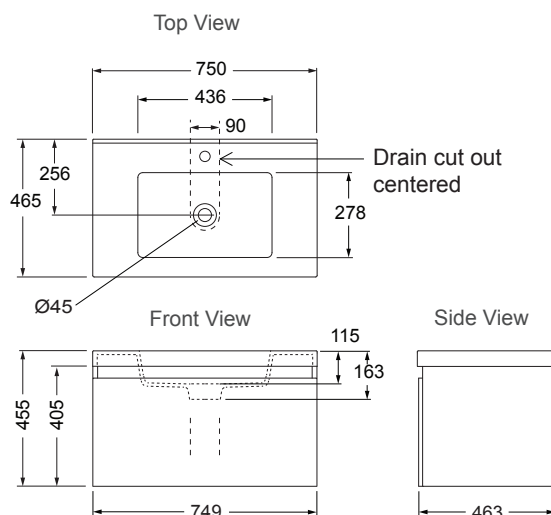

### Features

- Wall-hung.
- 3 colour options.
- Optional coloured insert strips for white cabinet.
- Single integrated bowl with overflow.
- One pre-drilled tap hole.
- One spacious deep soft-close drawer.
- One set of partitions for keeping tall products standing upright & organised.
- Moisture resistant exterior.
- Fully enclosed rear for easy installation.

## Technical Details

Valencia 750 Ceramic Top Single Drawer Vanity

Valencia 750 Durastone Top Single Drawer Vanity

Product Codes				
750 mm Vanity	With Ceramic Top	With Durastone Top	Optional Inserts (For white vanity only)	
White	30026A-0	77298A-0	Double Silver	99766A-1D-SH
Salty Elm	30026A-LW	77298A-LW	Salty Elm	99774A-1D-LW
Scorched Oak	30026A-DW	77298A-DW	Scorched Oak	99770A-1D-DW