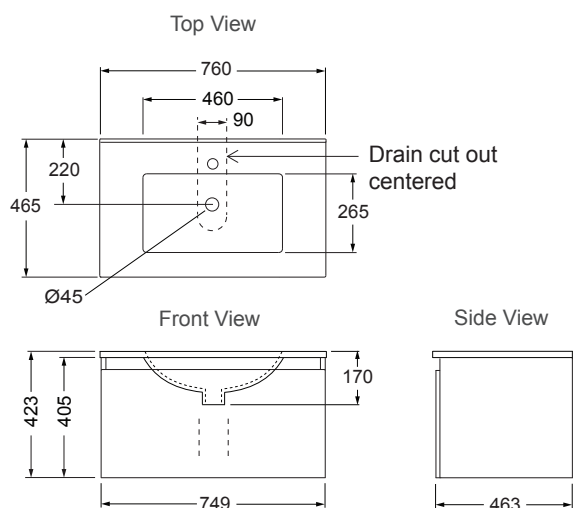

# Valencia™ 750mm Single Drawer Vanity

Neat and compact, with a deep, partitioned drawer providing practical storage for smaller bathroom spaces.

With Ceramic Vanity Top

With Durastone Vanity Top

### Features

- Wall-hung.
- 3 colour options.
- Optional coloured insert strips for white cabinet.
- Single integrated bowl with overflow.
- One pre-drilled tap hole.
- One spacious deep soft-close drawer.
- One set of partitions for keeping tall products standing upright & organised.
- Moisture resistant exterior.
- Fully enclosed rear for easy installation.

## Technical Details

Valencia 750 Ceramic Top Single Drawer Vanity

Valencia 750 Durastone Top Single Drawer Vanity

Product Codes				
750 mm Vanity	With Ceramic Top	With Durastone Top	Optional Inserts (For white vanity only)	
White	30026A-0	77298A-0	Double Silver	99766A-1D-SH
Salty Elm	30026A-LW	77298A-LW	Salty Elm	99774A-1D-LW
Scorched Oak	30026A-DW	77298A-DW	Scorched Oak	99770A-1D-DW