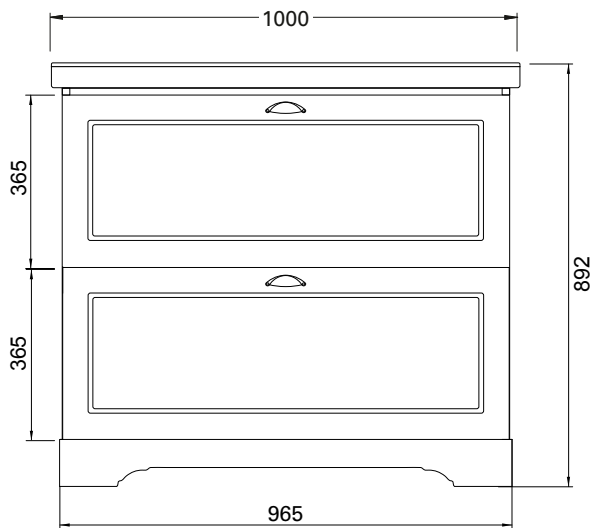

## FEATURES

- Dimensions: W1000 x H892 x D485 mm
- Available in widths 600, 700, 800 and 1000mm (single bowl) – wall-hung or floor standing. Also available as a wall-hung cupboard.
- Ceramic top with overflow from Europe.
- Available in Satin White – The paint used on our products is polyurethane or UV based. It is five times harder and more durable than lacquer finishes.
- Soft-close drawers. New drawer heights offer storage variations.
- Chrome handles.
- Cabinet features Edwardian details.
- Cabinetry made in New Zealand.
- Pair with the Burlington range of tapware and accessories.\*

## TECHNICAL DRAWINGS

Top

Back of Basin

Front

Side

## NOTES

Drawing indicates the technical measurement only and is not a reflection of how the unit will look. Sizes are nominal only. All drawings in millimeters. Drawings not to scale.