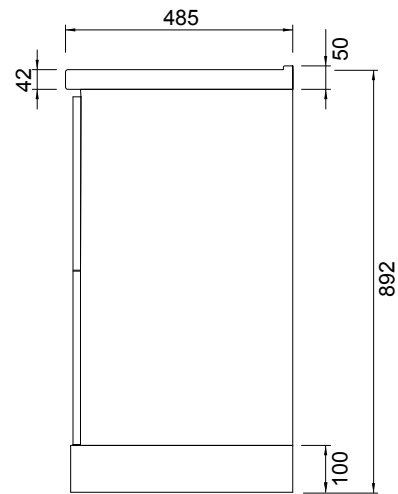

## FEATURES

- Dimensions: W1000 x H892 x D485 mm
- Available in widths 600, 700, 800 and 1000mm (single bowl) – wall-hung or floor standing. Also available as a wall-hung cupboard.
- Ceramic top with overflow from Europe.
- Available in Satin White – The paint used on our products is polyurethane or UV based. It is five times harder and more durable than lacquer finishes.
- Soft-close drawers. New drawer heights offer storage variations.
- Chrome handles.
- Cabinet features Edwardian details.
- Cabinetry made in New Zealand.
- Pair with the Burlington range of tapware and accessories.\*

## TECHNICAL DRAWINGS

Top

Back of Basin

Front

Side

## NOTES

Drawing indicates the technical measurement only and is not a reflection of how the unit will look. Sizes are nominal only. All drawings in millimeters. Drawings not to scale.