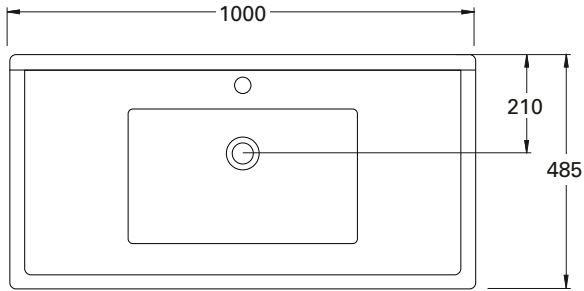

English Classic

vcbc

DESCRIPTION

English Classic 1000 Floor Standing Vanity – 2 Drawer, Matt White

PRODUCT CODE

ENG100D2

TECHNICAL DRAWINGS

Top

Back of Basin