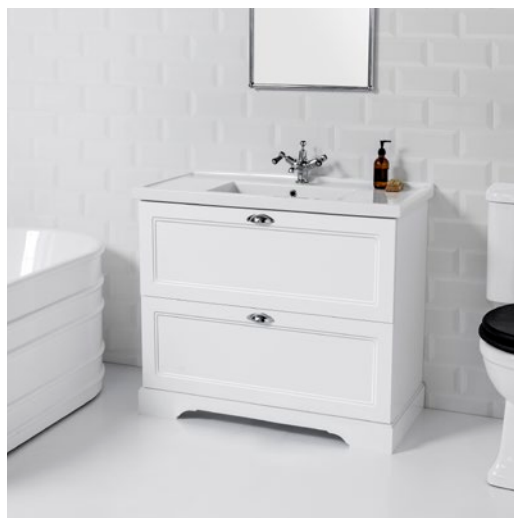

## DESCRIPTION

English Classic 1000 Floor Standing Vanity – 2 Drawer, Matt White

## FEATURES

- Dimensions: W1000 x H892 x D485 mm
- Available in widths 600, 700, 800 and 1000mm (single bowl) – wall-hung or floor standing. Also available as a wall-hung cupboard.
- Ceramic top with overflow from Europe.
- Available in Satin White – The paint used on our products is polyurethane or UV based. It is five times harder and more durable than lacquer finishes.
- Soft-close drawers. New drawer heights offer storage variations.
- Chrome handles.
- Cabinet features Edwardian details.
- Cabinetry made in New Zealand.
- Pair with the Burlington range of tapware and accessories.\*