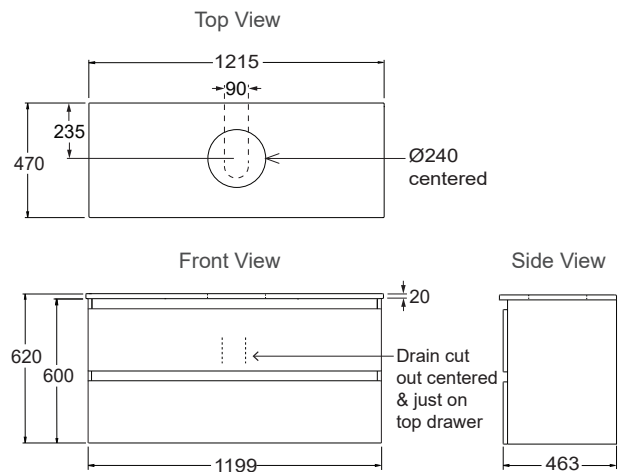

Valencia Elite 1200 Wall Hung Vanity - No Taphole

Product Codes

	Valencia Elite 1200 Wall Hung With RH Taphole			Valencia Elite 1200 Wall Hung - No Taphole			
	Scorched Oak cabinet	Salty Elm cabinet	Classic White cabinet	Scorched Oak cabinet	Salty Elm cabinet	Classic White cabinet	
White stone vanity top	99232A-0S01R-DW	99232A-0S01R-LW	99232A-0S01R-0	White stone vanity top	99232A-0S01-DW	99232A-0S01-LW	99232A-0S01-0
Grey stone vanity top	99232A-GS1R-DW	99232A-GS1R-LW	99232A-GS1R-0	Grey stone vanity top	99232A-GS1-DW	99232A-GS1-LW	99232A-GS1-0
Black stone vanity top	99232A-7S01R-DW	99232A-7S01R-LW	99232A-7S01R-0	Black stone vanity top	99232A-7S01-DW	99232A-7S01-LW	99232A-7S01-0

Trusted in New Zealand Since 1982

New Zealand

133 Diana Drive, Glenfield, Auckland, New Zealand
PO Box 100-146 NSMC, Auckland, 0745
Ph: 0800 100 382 Fax: 0800 66 44 88
www.Englefield.co.nz

All measurements shown are in millimetres.
Sizes are approximate.