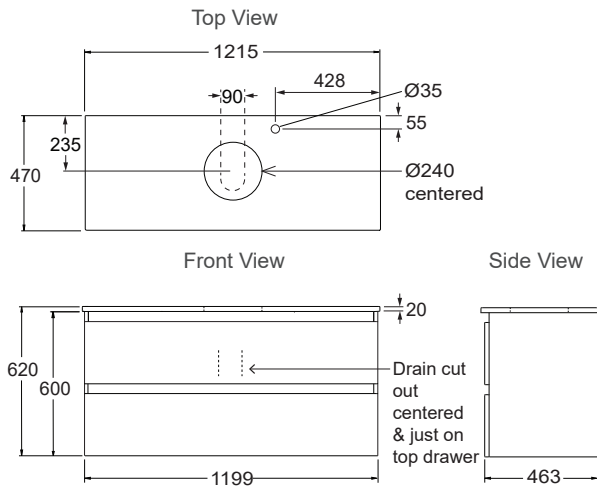

Technical Details

Valencia Elite 1200 Wall Hung Vanity - RH Taphole