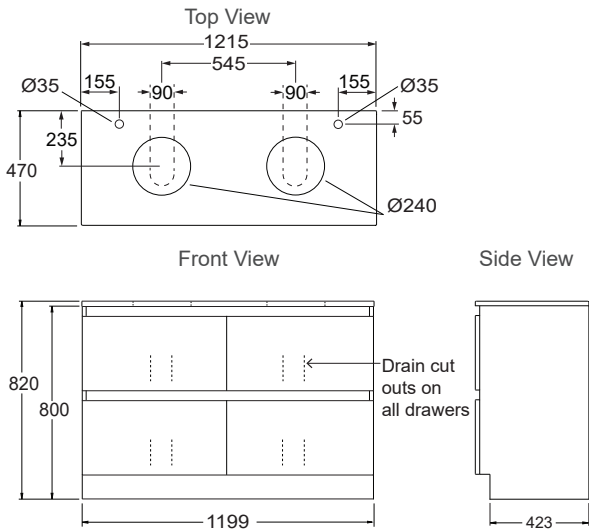

Technical Details

Valencia Elite DB 1200 Floor Standing Vanity - Tapholes