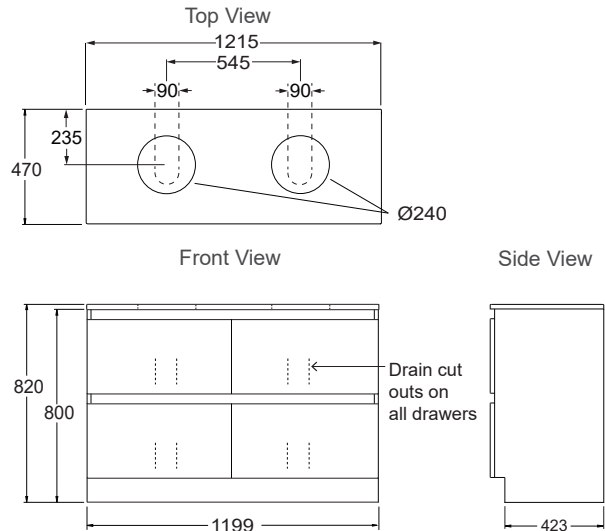

Valencia Elite DB 1200 Floor Standing Vanity - No Tapholes

Product Codes							
Valencia Elite DB 1200 Floor Standing With Tapholes			Valencia Elite DB 1200 Floor Standing - No Tapholes				
	Scorched Oak cabinet	Salty Elm cabinet	Classic White cabinet		Scorched Oak cabinet	Salty Elm cabinet	Classic White cabinet
White stone vanity top	8954A-0S01R-DW	8954A-0S01R-LW	8954A-0S01R-0	White stone vanity top	8954A-0S01-DW	8954A-0S01-LW	8954A-0S01-0
Grey stone vanity top	8954A-GS1R-DW	8954A-GS1R-LW	8954A-GS1R-0	Grey stone vanity top	8954A-GS1-DW	8954A-GS1-LW	8954A-GS1-0
Black stone vanity top	8954A-7S01R-DW	8954A-7S01R-LW	8954A-7S01R-0	Black stone vanity top	8954A-7S01-DW	8954A-7S01-LW	8954A-7S01-0

Trusted in New Zealand Since 1982

New Zealand

133 Diana Drive, Glenfield, Auckland, New Zealand
PO Box 100-146 NSMC, Auckland, 0745
Ph: 0800 100 382 Fax: 0800 66 44 88
www.Englefield.co.nz

All measurements shown are in millimetres.
Sizes are approximate.