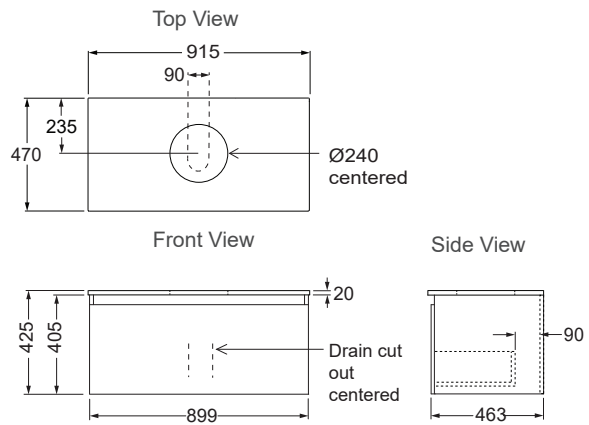

Valencia Elite 900 Single Drawer Vanity - No Taphole

Product Codes							
Valencia Elite 900 Single Drawer With RH Taphole				Valencia Elite 900 Single Drawer - No Taphole			
	Scorched Oak cabinet	Salty Elm cabinet	Classic White cabinet		Scorched Oak cabinet	Salty Elm cabinet	Classic White cabinet
White stone vanity top	77299A-0S01R-DW	77299A-0S01R-LW	77299A-0S01R-0	White stone vanity top	77299A-0S01-DW	77299A-0S01-LW	77299A-0S01-0
Grey stone vanity top	77299A-GS1R-DW	77299A-GS1R-LW	77299A-GS1R-0	Grey stone vanity top	77299A-GS1-DW	77299A-GS1-LW	77299A-GS1-0
Black stone vanity top	77299A-7S01R-DW	77299A-7S01R-LW	77299A-7S01R-0	Black stone vanity top	77299A-7S01-DW	77299A-7S01-LW	77299A-7S01-0

Trusted in New Zealand Since 1982

New Zealand

133 Diana Drive, Glenfield, Auckland, New Zealand
PO Box 100-146 NSMC, Auckland, 0745
Ph: 0800 100 382 Fax: 0800 66 44 88
www.Englefield.co.nz

All measurements shown are in millimetres.
Sizes are approximate.