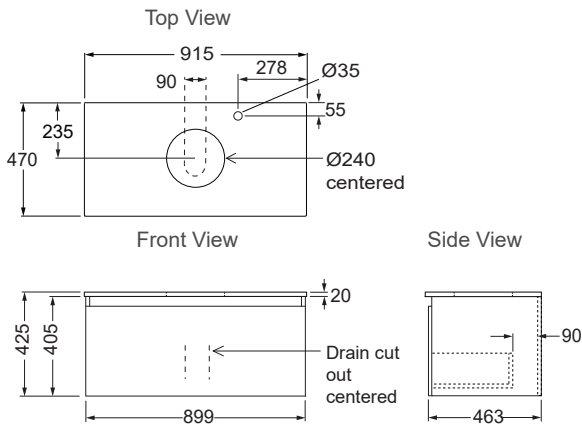

Technical Details

Valencia Elite 900 Single Drawer Vanity - RH Taphole