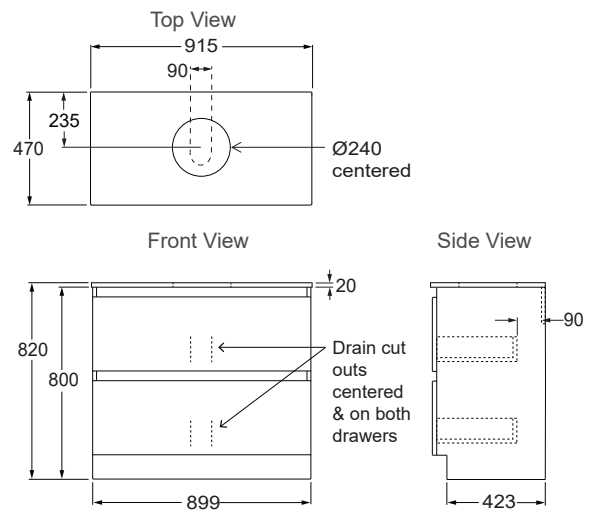

Valencia Elite 900 Floor Standing Vanity - No Taphole

Product Codes

	Valencia Elite 900 Floor Standing With RH Taphole			Valencia Elite 900 Floor Standing - No Taphole			
	Scorched Oak cabinet	Salty Elm cabinet	Classic White cabinet	Scorched Oak cabinet	Salty Elm cabinet	Classic White cabinet	
White stone vanity top	99231A-0S01R-DW	99231A-0S01R-LW	99231A-0S01R-0	White stone vanity top	99231A-0S01-DW	99231A-0S01-LW	99231A-0S01-0
Grey stone vanity top	99231A-GS1R-DW	99231A-GS1R-LW	99231A-GS1R-0	Grey stone vanity top	99231A-GS1-DW	99231A-GS1-LW	99231A-GS1-0
Black stone vanity top	99231A-7S01R-DW	99231A-7S01R-LW	99231A-7S01R-0	Black stone vanity top	99231A-7S01-DW	99231A-7S01-LW	99231A-7S01-0

Trusted in New Zealand Since 1982

New Zealand

133 Diana Drive, Glenfield, Auckland, New Zealand
PO Box 100-146 NSMC, Auckland, 0745
Ph: 0800 100 382 Fax: 0800 66 44 88
www.Englefield.co.nz

All measurements shown are in millimetres.
Sizes are approximate.