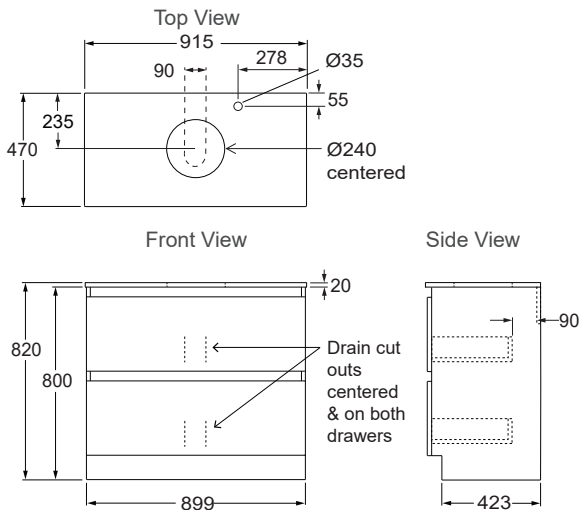

Technical Details

Valencia Elite 900 Floor Standing Vanity - RH Taphole