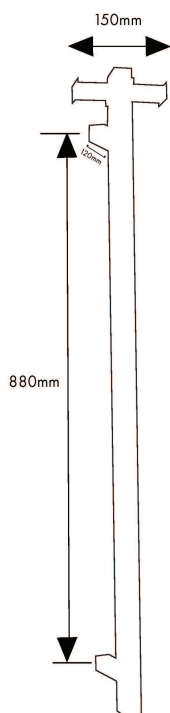

Data Sheets

Heated Towel Rails

**VERTICAL
BARS**

Vertical bars ROUND (PRV1000 & PRV1000 Black)

Vertical bars ROUND & SQUARE

Product Code

PRV1000/PRV1000 Black
PSV1000/ PSV1000 Black

Dimensions (mm)

150(w) x 1000(h) x 120(d)

Vertical bars SQUARE (PSV1000 & PSV1000 Black)

Features

High grade stainless steel

Top leg wiring

Removable towel hook

Concealed wiring kit included

All fixing accessories included

Additional information

22watts, 230-240 Volts,
50 Hz single phase

Class 1 appliance - requires an
earth connection

Ingress Protection Rating -
IP45 Splashproof

Product Code	Dimensions (l x w x d)mm	Shape	Bars	Watts
PRV1000/PRV1000 Black	1000 x 150 x 120mm	Round	1	22W
PSV1000/PSV1000 Black	1000 x 150 x 120mm	Square	1	22W