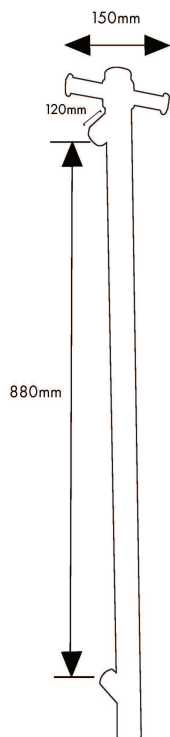

Data Sheets

Heated Towel Rails

**VERTICAL
BARS**

Vertical bars ROUND (PRV1000 & PRV1000 Black)

Vertical bars ROUND & SQUARE

Product Code

PRV1000/PRV1000 Black
PSV1000/ PSV1000 Black

Dimensions (mm)

150(w) x 1000(h) x 120(d)

Vertical bars SQUARE (PSV1000 & PSV1000 Black)

Features

High grade stainless steel

Top leg wiring

Removable towel hook

Concealed wiring kit included

All fixing accessories included

Additional information

22watts, 230-240 Volts,
50 Hz single phase

Class 1 appliance - requires an
earth connection

Ingress Protection Rating -
IP45 Splashproof

Product Code	Dimensions (l x w x d)mm	Shape	Bars	Watts
PRV1000/PRV1000 Black	1000 x 150 x 120mm	Round	1	22W
PSV1000/PSV1000 Black	1000 x 150 x 120mm	Square	1	22W