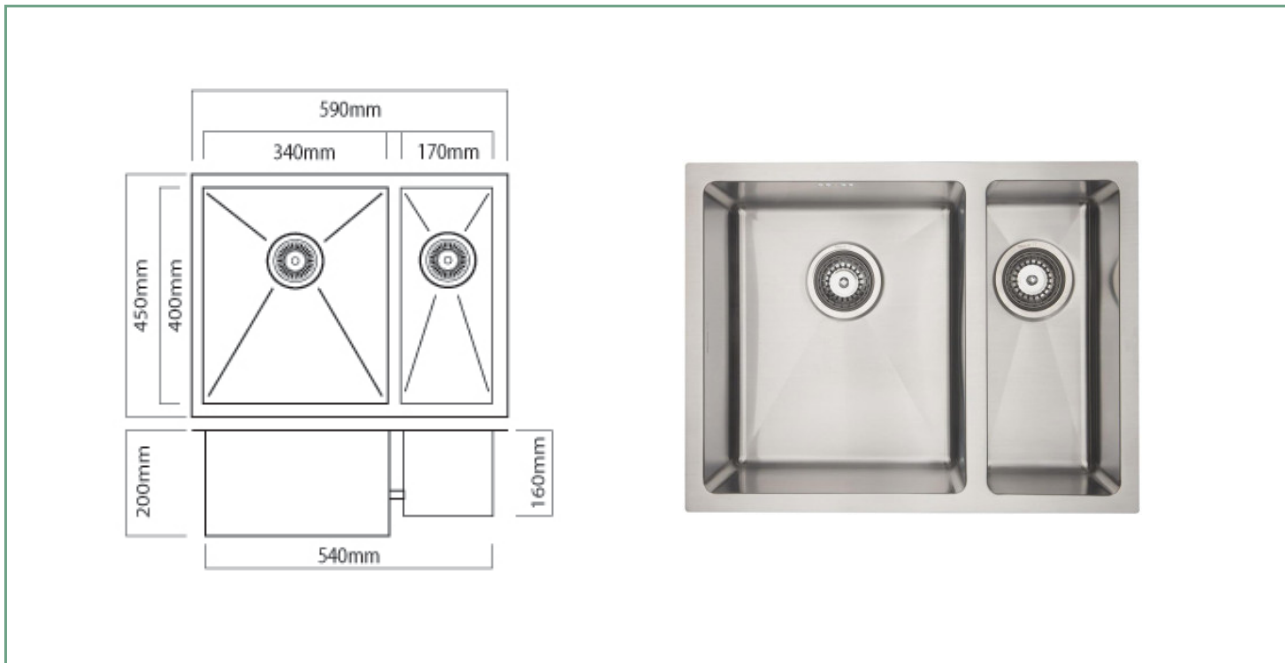

## DV203R BRIGHTON BOWL & 1/4

A sleek, stylish, tight radius sink. The linear shape of the DV series reflects modern design trends and is manufactured to the highest quality standards.

The Mercer Brighton DV203R Stainless Steel Bowl is made from durable 1.2mm, 304 grade stainless steel providing a stable and hygienic surface.

### SPECIFICATIONS

**Code:** DV203R

**Type:** Bowl & 1/4, small bowl on left

**Cabinet Size:** 600mm

**Dimensions:** 590 x 450 x 200mm

**Bowl Size:** 340 x 400 x 200mm + 170 x 400 x 160mm

**Material:** 1.2mm, 304 Grade

### FEATURES

15mm Corner Radius

Hand fabricated

15 l/min overflow capacity

Sound deadening pads all sides & bottom

90mm basket waste

Insulated