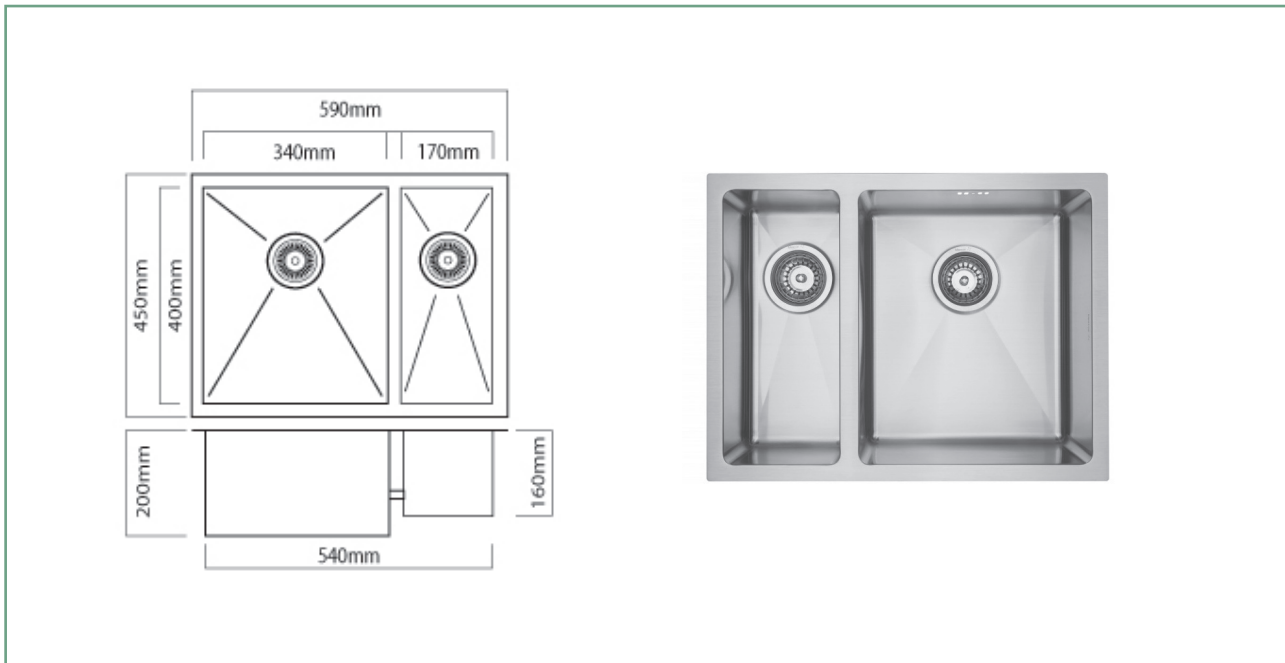

DV203L BRIGHTON BOWL & 1/4

A sleek, stylish, tight radius sink. The linear shape of the DV series reflects modern design trends and is manufactured to the highest quality standards.

The Mercer Brighton DV203L Stainless Steel Bowl is made from durable 1.2mm, 304 grade stainless steel providing a stable and hygienic surface.

SPECIFICATIONS

Code: DV203L

Type: Bowl & 1/4, small bowl on left

Cabinet Size: 600mm

Dimensions: 590 x 450 x 200mm

Bowl Size: 170 x 400 x 260mm + 340 x 400 x 200mm

Material: 1.2mm, 304 Grade

Finish: Satin

FEATURES

15mm Corner Radius

Hand fabricated

15 l/min overflow capacity

Sound deadening pads all sides & bottom

90mm basket waste

Insulated

ASSOCIATED PRODUCTS