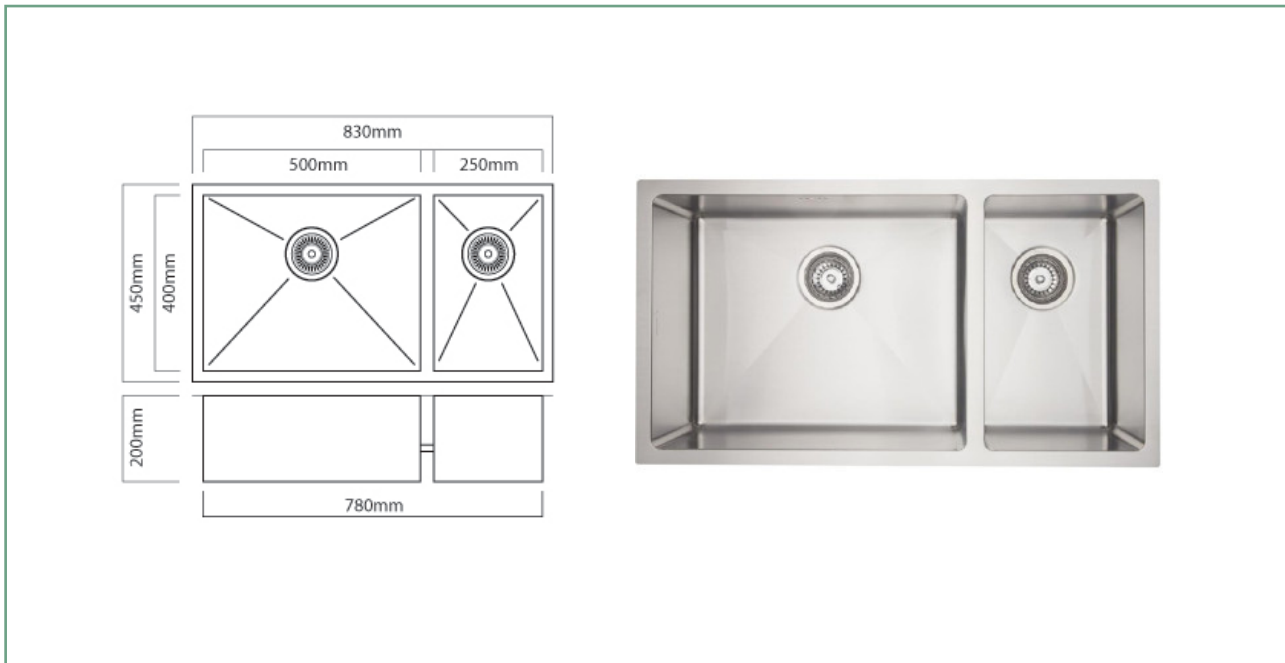

DV202R BURLINGTON BOWL & 1/2

A sleek, stylish, tight radius sink. The linear shape of the DV series reflects modern design trends and is manufactured to the highest quality standards.

The Mercer Burlington DV202R Stainless Steel Bowl is made from durable 1.2mm, 304 grade stainless steel providing a stable and hygienic surface.

SPECIFICATIONS

- Code:** DV202R
- Type:** Bowl & 1/2, small bowl on left
- Cabinet Size:** 840mm
- Dimensions:** 830 x 450 x 200mm
- Bowl Size:** 500 x 400 x 200mm + 250 x 400 x 200mm
- Material:** 1.2mm, 304 Grade
- Finish:** Satin

FEATURES

- 15mm Corner Radius
- Hand fabricated
- 15 l/min overflow capacity
- Sound deadening pads all sides & bottom
- 90mm basket waste
- Insulated

ASSOCIATED PRODUCTS

Goose Neck Mixer
Stainless - AM021