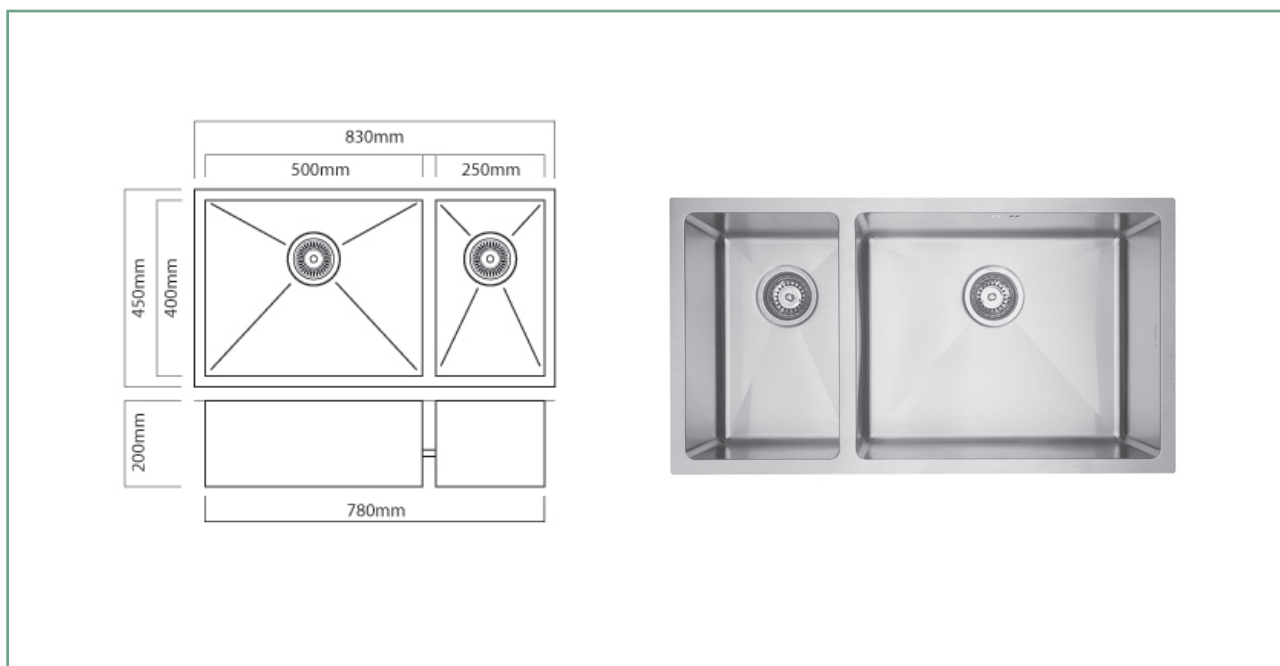

## DV202L BURLINGTON BOWL & 1/2

A sleek, stylish, tight radius sink. The linear shape of the DV series reflects modern design trends and is manufactured to the highest quality standards.

The Mercer Burlington DV202L Stainless Steel Bowl is made from durable 1.2mm, 304 grade stainless steel providing a stable and hygienic surface.

### SPECIFICATIONS

**Code:** DV202L

**Type:** Bowl & 1/2, small bowl on left

**Cabinet Size:** 840mm

**Dimensions:** 830 x 450 x 200mm

**Bowl Size:** 250 x 400 x 200mm + 500 x 400 x 200mm

**Material:** 1.2mm, 304 Grade

### FEATURES

15mm Corner Radius

Hand fabricated

15 l/min overflow capacity

Sound deadening pads all sides & bottom

90mm basket waste

Insulated