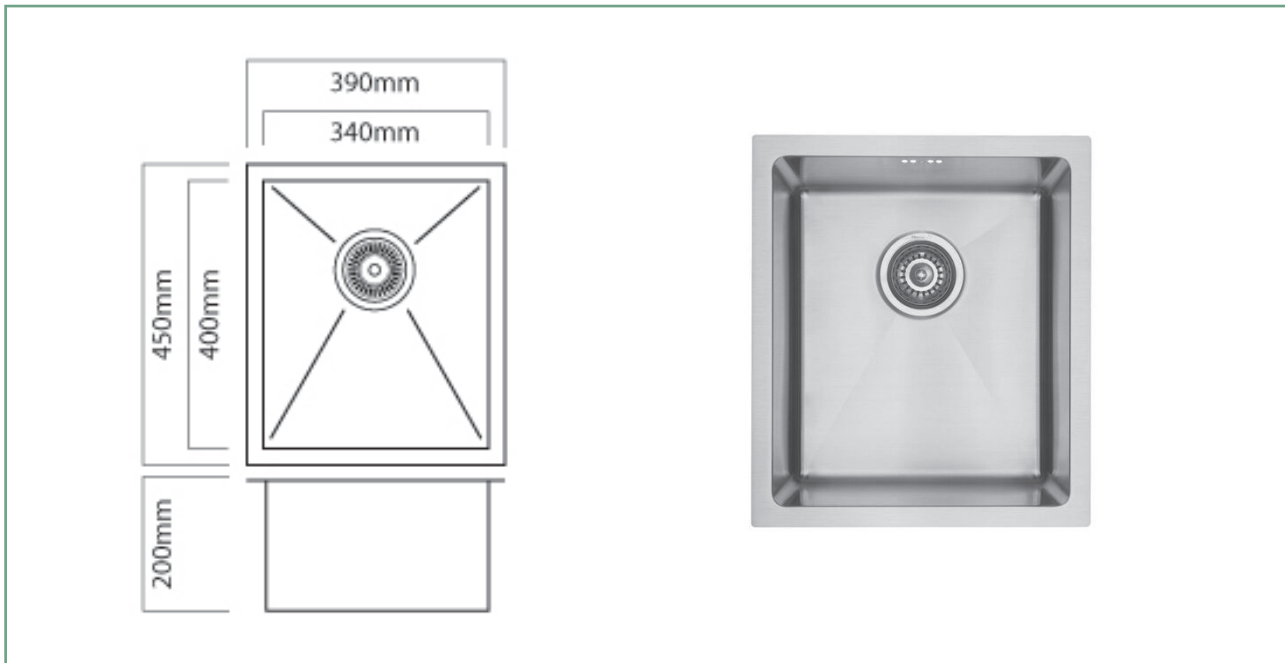

## DV104 KENT SINGLE BOWL

A sleek, stylish, tight radius sink. The linear shape of the DV series reflects modern design trends and is manufactured to the highest quality standards.

The Mercer Kent DV104 Stainless Steel Single Bowl is made from durable 1.2mm, 304 grade stainless steel providing a stable and hygienic surface.

### SPECIFICATIONS

**Code:** DV104

**Type:** Single Bowl

**Cabinet Size:** 400mm

**Dimensions:** 390 x 450 x 200mm

**Bowl Size:** 340 x 400 x 200mm

**Material:** 1.2mm, 304 Grade

**Finish:** Satin

### FEATURES

15mm Corner Radius

Hand fabricated

15 l/min overflow capacity

Sound deadening pads all sides & bottom

90mm basket waste

Insulated