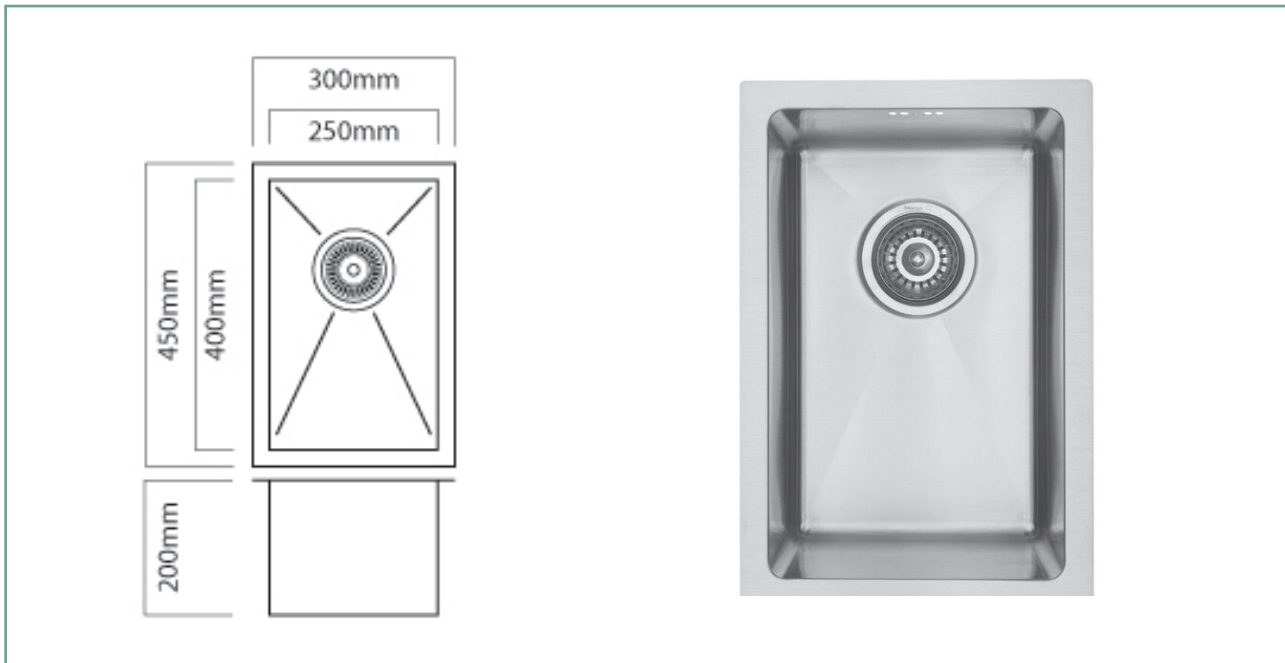

## DV101 NEWPORT SINGLE BOWL

A sleek, stylish, tight radius sink. The linear shape of the DV series reflects modern design trends and is manufactured to the highest quality standards.

The Mercer Newport DV101 Stainless Steel Single Bowl is made from durable 1.2mm, 304 grade stainless steel providing a stable and hygienic surface.

### SPECIFICATIONS

**Code:** DV101

**Type:** Single Bowl

**Cabinet Size:** 310mm

**Dimensions:** 300 x 450 x 200mm

**Bowl Size:** 250 x 400 x 200mm

**Material:** 1.2mm, 304 Grade

**Finish:** Satin

### FEATURES

15mm Corner Radius

Hand fabricated

15 l/min overflow capacity

Sound deadening pads all sides & bottom

90mm basket waste

Insulated