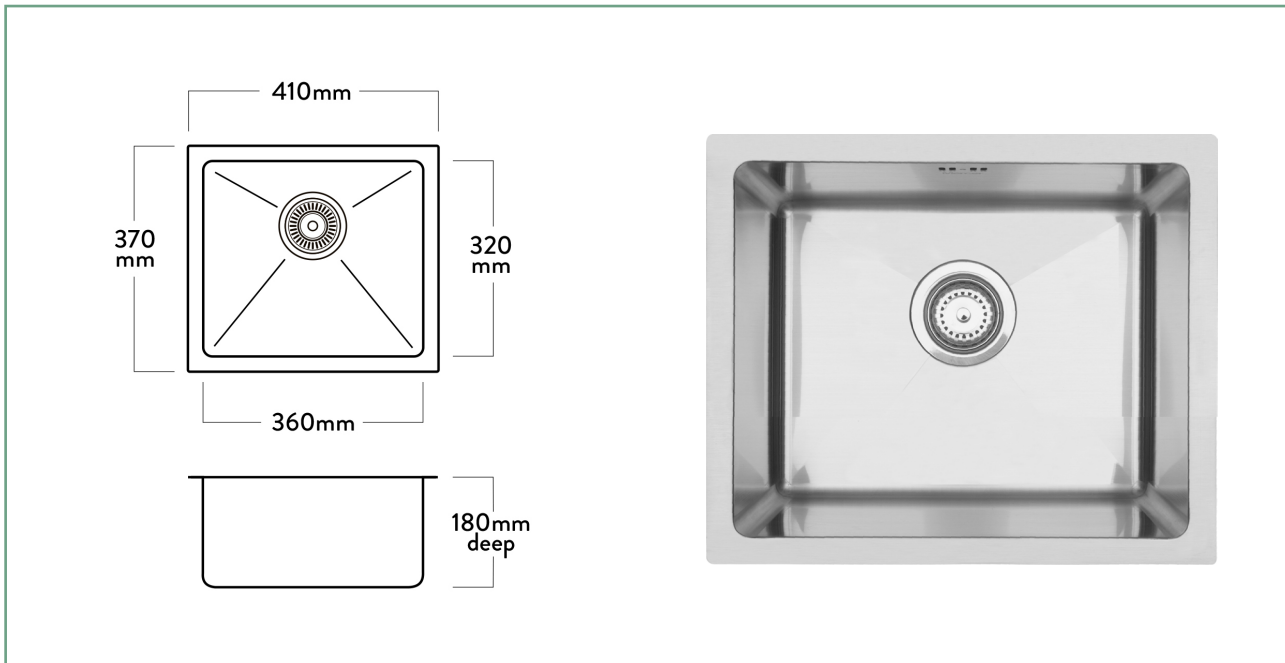

DV090 SOMERSET SINGLE BOWL

A sleek, stylish, tight radius sink. The linear shape of the DV series reflects modern design trends and is manufactured to the highest quality standards.

The Mercer Somerset DV090 Stainless Steel Single Bowl is made from durable 1.2mm, 304 grade stainless steel providing a stable and hygienic surface.

SPECIFICATIONS

Code: DV090

Type: Single Bowl

Cabinet Size: 420mm

Dimensions: 370 x 410 x 180mm

Bowl Size: 320 x 360 x 180mm

Material: 1.2mm, 304 Grade

Finish: Satin

FEATURES

15mm Corner Radius

Hand fabricated

15 l/min overflow capacity

Sound deadening pads all sides & bottom

90mm basket waste

Insulated

ASSOCIATED PRODUCTS