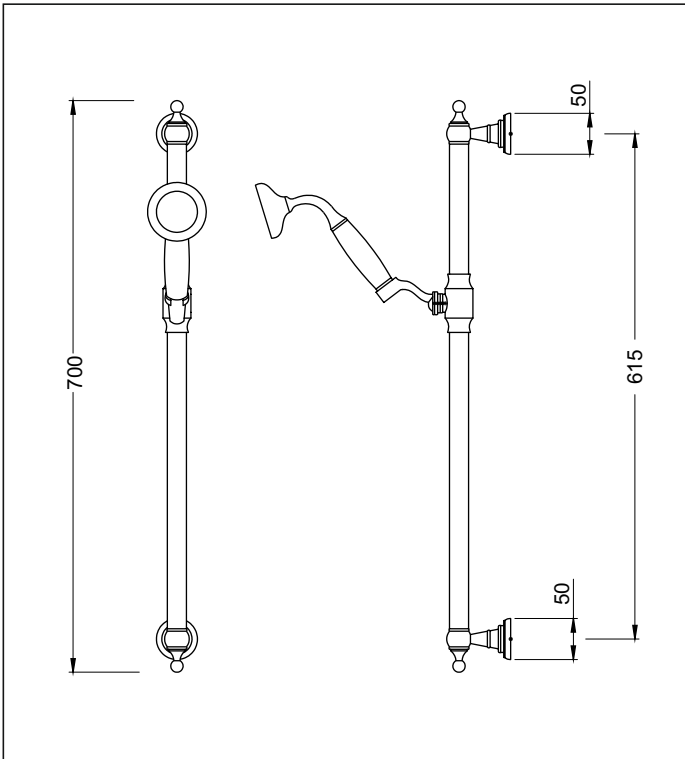

Deja Vu

Single Spray Handshower Set

aquatica

Code: DJ SSHSS

Finish: Chrome

Rail: Cylindrical chrome plated brass

Clamp: Twist to lock

Length: 700mm

Diameter: 20mm

Centre to Centre: 615mm

End Posts: 50mm diameter

Spray Hose Construction: Metal wide bore
Length: 1.5m

Head: Single spray

Spray pattern: Standard spray

Wall elbow: Deja vu

Inlet: 1/2" BSP female

Spray Head: Standard spray pattern: 45mm diameter @ head
270mm diameter @ 1/2 meter

Flow: 9 l/min PCW

KIWI OWNED COMPANY

NZ

• DESIGNED
• ASSEMBLED
• TESTED

Aquatica NZ Limited

9 Saunders Place,
Avondale, Auckland.