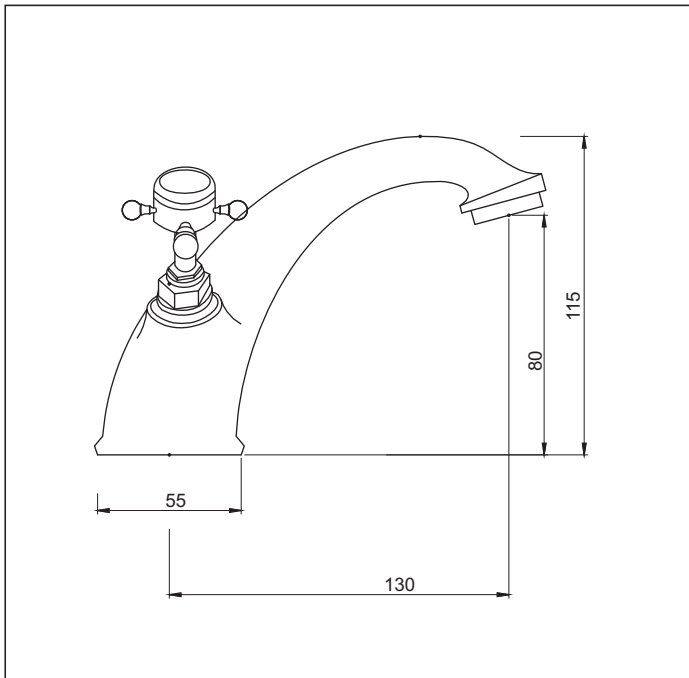

Deja Vu

1 Hole Basin Set

Code: DJ 1BASIN

Finish: Chrome

Mechanism: 90° Custom Ceramic Mechanisms left and right handed.

Body: Chrome plated brass

Water Inlet: Stainless Steel Inlet Hoses:
Size: M10 x 1/2" BSP
Length: 300mm

Water Outlet: Casting

Mounting: Mounting Hardware: Stud: 8mm
Nut: 11mm A/F
Horseshoe Washer

Supplied with base seal - O-ring size:

Flow Control: N.L

Max water flow @ 35kPa = 7.3 l/min

aquatica

KIWI OWNED COMPANY