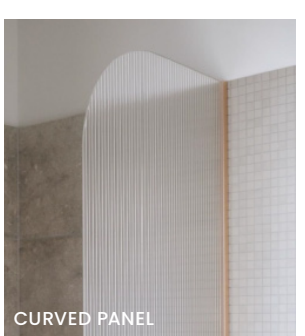

#### CORNER

CODE	WIDTH	DEPTH
AC1290SDCW	1200mm	900mm
AC1490SDCW	1400mm	900mm
AC1690SDCW	1600mm	900mm

### ALCOVE

CODE	WIDTH	DEPTH
AA1290SDCW	1200mm	900mm
AA1490SDCW	1400mm	900mm
AA1690SDCW	1600mm	900mm

# REEDED GLASS

Redefining showers by adding this corrugated texture, setting your bathroom apart from the conventional.

Available in a range of shapes & colours to blend seamlessly into the design yet stand out as the statement piece.