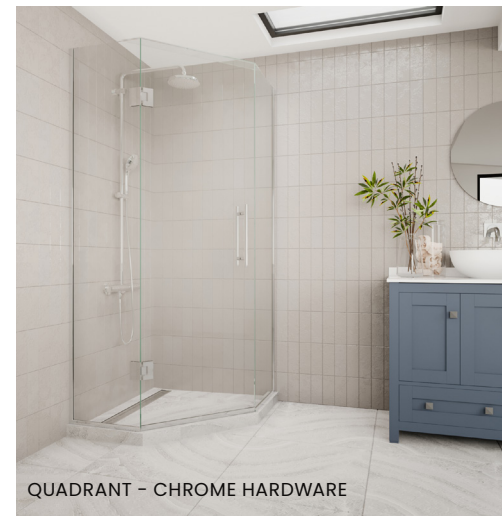

# APEX RANGE

HINGED SHOWER - BLACK HARDWARE

QUADRANT - CHROME HARDWARE