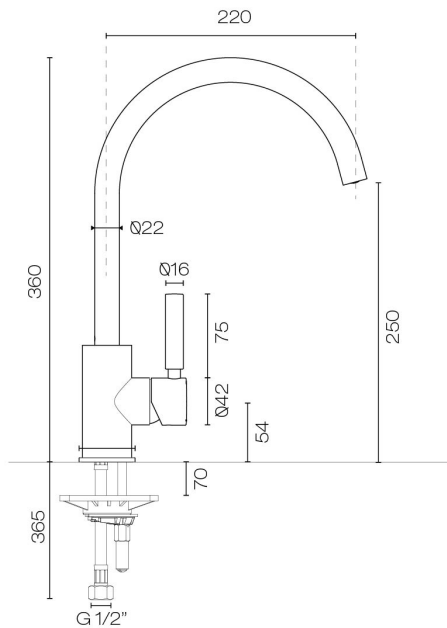

## Buddy Pro Kitchen Mixer Round Spout

Code: CBP040

<b>Brand</b>	Progetto
<b>Designer</b>	Plumblin
<b>Origin</b>	Italy
<b>Material</b>	Brass
<b>Type</b>	Kitchen Mixers
<b>Installation</b>	Bench mount
<b>WELS Rating</b>	4 Star
<b>Spout Reach (mm)</b>	220
<b>Height (mm)</b>	360
<b>Bench Hole Size</b>	35mm
<b>Warranty</b>	15 Years
<b>Cartridge</b>	CB044.001
<b>Material</b>	Brass
<b>Organic Finish</b>	Yes
<b>Approx Lead Time</b>	4-8 weeks may apply for some finishes. Please enquire for accurate leadtime.
<b>Notes</b>	Suits mains pressure