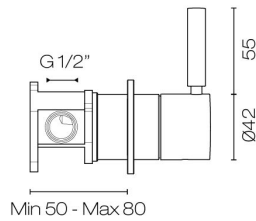

## Buddy Pro Diverter

Code: CBP011

<b>Brand</b>	Progetto
<b>Designer</b>	Plumblin
<b>Origin</b>	Italy
<b>Material</b>	Brass
<b>Type</b>	Shower Mixers & Taps
<b>Backplate</b>	70mm∅
<b>Warranty</b>	15 Years
<b>Cartridge</b>	CB029.001
<b>Material</b>	Brass
<b>Organic Finish</b>	Yes
<b>Approx Lead Time</b>	4-8 weeks may apply for some finishes. Please enquire for accurate leadtime.
<b>Notes</b>	Requires mixer