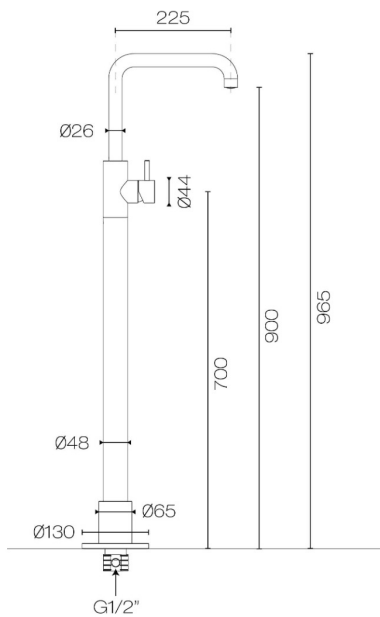

Buddy Square Floor Mount Bath Filler No Handshower

Code: CB080

Brand	Progetto
Designer	Plumblin
Origin	Italy
Material	Brass
Type	Bath Spouts and Mixers, Square Spouts and Mixers
Installation	Floor mount
Spout Reach (mm)	225
Height	900mm to underside of spout
Backflow Preventer	Yes
Warranty	15 Years
Cartridge	B003.001 (35A)
Material	Brass
Organic Finish	Yes
Approx Lead Time	4-8 weeks may apply for some finishes. Please enquire for accurate leadtime.
Notes	Swivel spout.