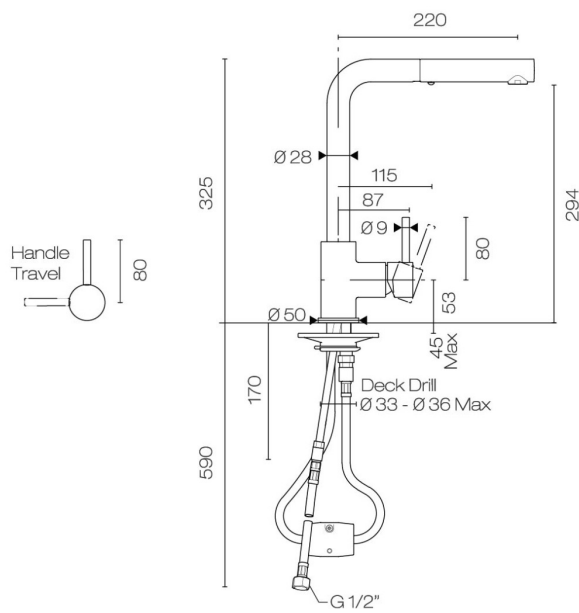

Buddy Kitchen Mixer Straight Spout With Pull Out Spray

Code: CB044

Brand	Progetto
Designer	Plumblin
Origin	Italy
Material	Brass
Type	Kitchen Mixers
Installation	Bench mount
WELS Rating	4 Star
Spout Reach (mm)	220
Height (mm)	325
Bench Hole Size	35mm
Backflow Preventer	Yes
Warranty	15 Years
Cartridge	CB044.001
Material	Brass
Organic Finish	Yes
Approx Lead Time	4-8 weeks may apply for some finishes. Please enquire for accurate leadtime.
Notes	2 spray patterns. Suits mains pressure