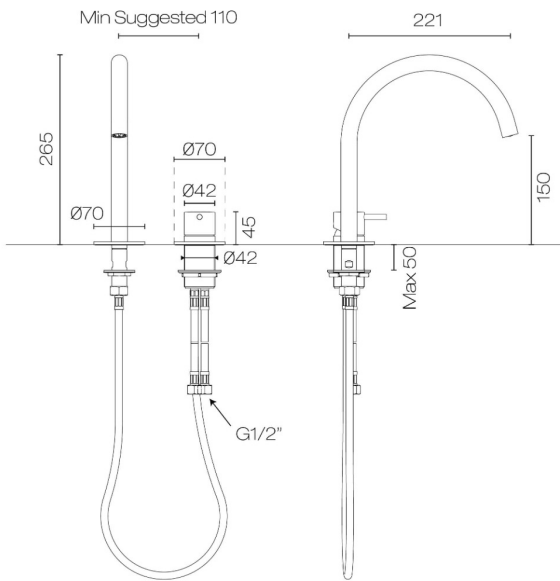

Buddy Round 2 Hole Mixer

Code: CB023

Brand	Progetto
Designer	Plumblin
Origin	Italy
Material	Brass
Type	Basin Mixers and Taps, Deck Mount Spouts and Mixers
Installation	Bench mount
WELS Rating	4 Star
Spout Reach (mm)	221
Height (mm)	261
Bench Hole Size	Spout - 25mm, Mixer - 45mm
Warranty	15 Years
Waste Included	No
Cartridge	B003.001 (35A)
Material	Brass
Organic Finish	Yes
Approx Lead Time	4-8 weeks may apply for some finishes. Please enquire for accurate leadtime.
Notes	Swivel Spout