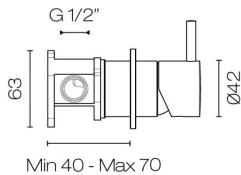

## Buddy Wall Mount Mixer

Code: CB005

<b>Brand</b>	Progetto
<b>Designer</b>	Plumblin
<b>Origin</b>	Italy
<b>Material</b>	Brass
<b>Type</b>	Basin Mixers & Taps, Bath Spouts & Mixers
<b>WELS Rating</b>	4 Star
<b>Spout Reach (mm)</b>	180
<b>Backplate</b>	70mm
<b>Water Inlet</b>	Requires 1/2" BSPF Wingback (Spout)
<b>Warranty</b>	15 Years
<b>Waste Included</b>	No
<b>Cartridge</b>	B003.001 (35A)
<b>Material</b>	Brass
<b>Organic Finish</b>	Yes
<b>Approx Lead Time</b>	4-8 weeks may apply for some finishes. Please enquire for accurate leadtime.
<b>Notes</b>	Can be installed in 3 configurations with the spout to the left (standard), to the right, or underneath the mixer
<b>Other Information</b>	Suitable for basin or bath (2 aerators supplied)