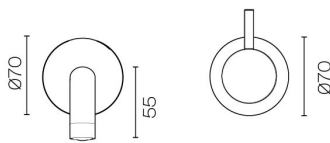

## Buddy Wall Mount Mixer

Code: CB005

<b>Brand</b>	Progetto
<b>Designer</b>	Plumblin
<b>Origin</b>	Italy
<b>Material</b>	Brass
<b>Type</b>	Basin Mixers & Taps, Bath Spouts & Mixers
<b>WELS Rating</b>	4 Star
<b>Spout Reach (mm)</b>	180
<b>Backplate</b>	70mm
<b>Water Inlet</b>	Requires 1/2" BSPF Wingback (Spout)
<b>Warranty</b>	15 Years
<b>Waste Included</b>	No
<b>Cartridge</b>	B003.001 (35A)
<b>Material</b>	Brass
<b>Organic Finish</b>	Yes
<b>Approx Lead Time</b>	4-8 weeks may apply for some finishes. Please enquire for accurate leadtime.
<b>Notes</b>	Can be installed in 3 configurations with the spout to the left (standard), to the right, or underneath the mixer
<b>Other Information</b>	Suitable for basin or bath (2 aerators supplied)