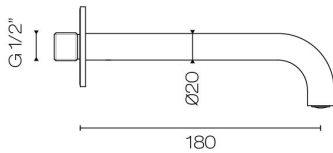

## Buddy Wall Mount Mixer

Code: CB005

<b>Brand</b>	Progetto
<b>Designer</b>	Plumblin
<b>Origin</b>	Italy
<b>Material</b>	Brass
<b>Type</b>	Basin Mixers & Taps, Bath Spouts & Mixers
<b>WELS Rating</b>	4 Star
<b>Spout Reach (mm)</b>	180
<b>Backplate</b>	70mm
<b>Water Inlet</b>	Requires 1/2" BSPF Wingback (Spout)
<b>Warranty</b>	15 Years
<b>Waste Included</b>	No
<b>Cartridge</b>	B003.001 (35A)
<b>Material</b>	Brass
<b>Organic Finish</b>	Yes
<b>Approx Lead Time</b>	4-8 weeks may apply for some finishes. Please enquire for accurate leadtime.
<b>Notes</b>	Can be installed in 3 configurations with the spout to the left (standard), to the right, or underneath the mixer
<b>Other Information</b>	Suitable for basin or bath (2 aerators supplied)