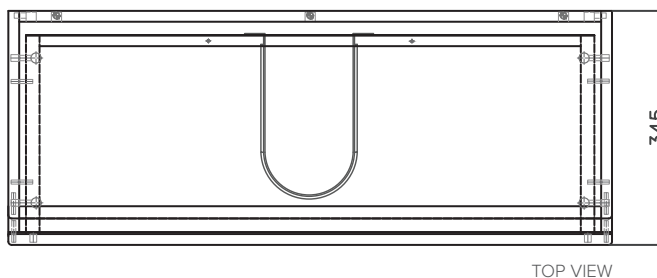

SPECIFICATION SHEET

Brookfield Slim 900mm, 1 Drawer Wall Vanity

Features

- Wall Hung
- Full Extension Soft Close Drawer
- Negative detail finger pull
- Cabinet:
White - 2-pack Urethane on MRF
Colour - Laminate Finish
- Dimensions: H450 x W900 x D350

Technical Details

Note: All measurements shown are in millimetres. Sizes are nominal.

SPECIFICATION SHEET

Brookfield Slim 900mm Basin

StoneCast 900 Basin

H50 X W900 X D350