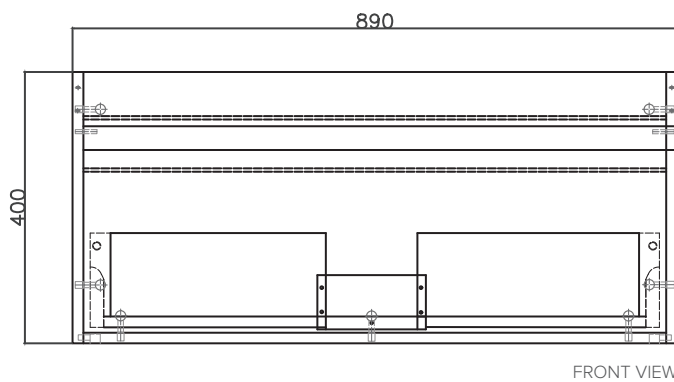

SPECIFICATION SHEET

Brookfield Slim 900mm, 1 Drawer Wall Vanity

Features

- Wall Hung
- Full Extension Soft Close Drawer
- Negative detail finger pull
- Cabinet:
White - 2-pack Urethane on MRF
Colour - Laminate Finish
- Dimensions: H450 x W900 x D350

Technical Details

Note: All measurements shown are in millimetres. Sizes are nominal.

SPECIFICATION SHEET

Brookfield Slim 900mm Basin

StoneCast 900 Basin

H50 X W900 X D350