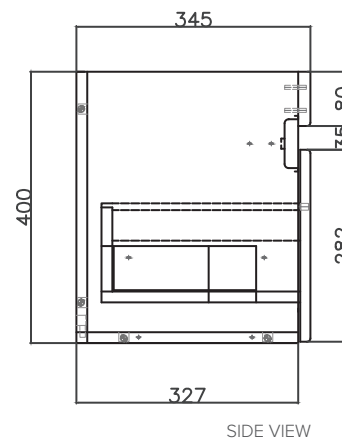

SPECIFICATION SHEET

Brookfield Slim 900mm, 1 Drawer Wall Vanity

Features

- Wall Hung
- Full Extension Soft Close Drawer
- Negative detail finger pull
- Cabinet:
White - 2-pack Urethane on MRF
Colour - Laminate Finish
- Dimensions: H450 x W900 x D350

Technical Details

Note: All measurements shown are in millimetres. Sizes are nominal.

SPECIFICATION SHEET

Brookfield Slim 900mm Basin

StoneCast 900 Basin

H50 X W900 X D350