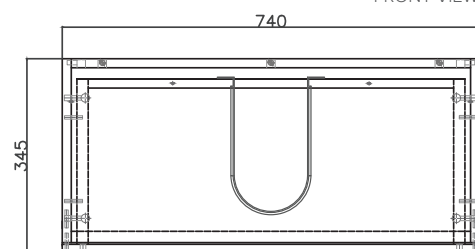

### Features

- Wall Hung
- Full Extension Soft Close Drawers
- Negative detail finger pull
- Cabinet:  
White - 2-pack Urethane on MRF  
Colour - Laminate Finish
- Dimensions: H700 x W750 x D350

### Technical Details

Note: All measurements shown are in millimetres. Sizes are nominal.

### StoneCast 750 Basin

H50 X W750 X D350