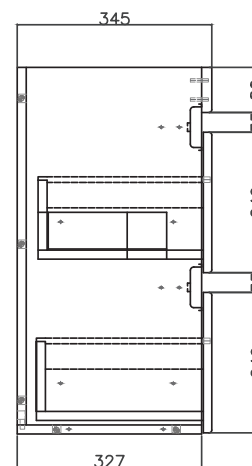

### Features

- Wall Hung
- Full Extension Soft Close Drawers
- Negative detail finger pull
- Cabinet:  
White - 2-pack Urethane on MRF  
Colour - Laminate Finish
- Dimensions: H700 x W750 x D350

### Technical Details

Note: All measurements shown are in millimetres. Sizes are nominal.

### StoneCast 750 Basin

H50 X W750 X D350