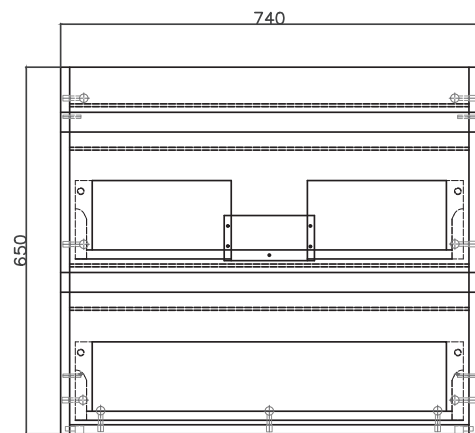

### Features

- Wall Hung
- Full Extension Soft Close Drawers
- Negative detail finger pull
- Cabinet:  
White - 2-pack Urethane on MRF  
Colour - Laminate Finish
- Dimensions: H700 x W750 x D350

### Technical Details

Note: All measurements shown are in millimetres. Sizes are nominal.

### StoneCast 750 Basin

H50 X W750 X D350