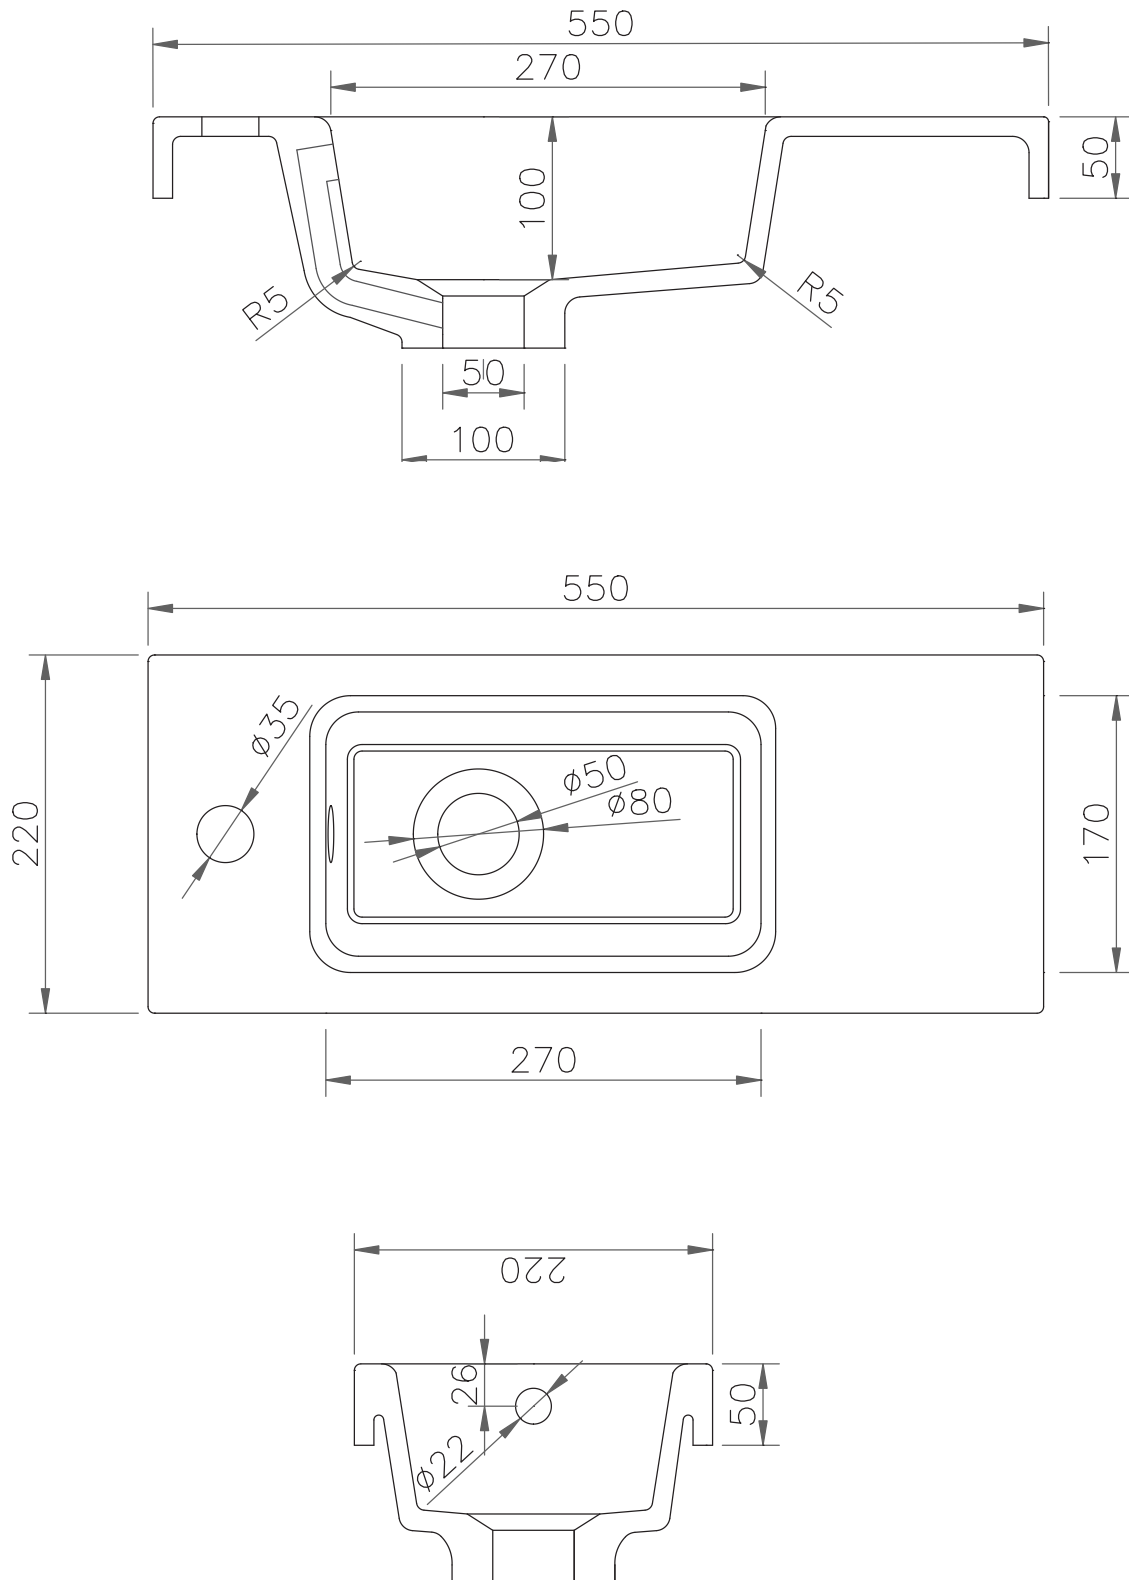

SPECIFICATION SHEET

Brookfield 550mm 1 Door Wall Vanity

Features

- Wall Hung with StoneCast basin
- Includes Wall Mounted Toilet Roll Holder OR Towel Rail [see p3]
- Soft Close Door
- Extrusion detailing in 5 colour options
- Cabinet:
White - 2-pack Urethane on MRF
Colour - Laminate Finish
- Dimensions: H400 x W550 x D220

Technical Details

Note: All measurements shown are in millimetres. Sizes are nominal.

SPECIFICATION SHEET

Brookfield 550mm StoneCast Basin

SPECIFICATION SHEET

Brookfield 550mm Accessory

WALL MOUNTED TOILET ROLL HOLDER

W25 X L218 X H110

Chrome **A** Brushed Nickel **ANK** Gunmetal **AGM** Matte Black **AMB** Brushed Brass **ABB**

Note: Add toilet roll holder accessory code to cabinet code

WALL MOUNTED TOWEL RAIL

W25 X L218 X H110