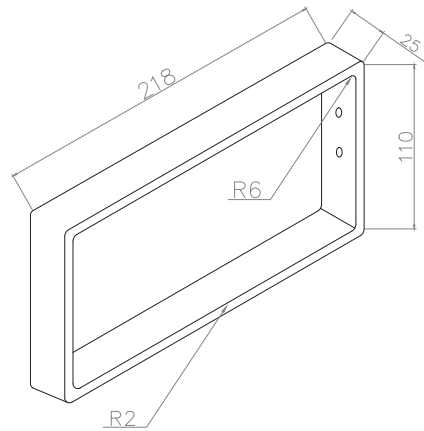

SPECIFICATION SHEET

Brookfield 550mm 1 Door Wall Vanity

Features

- Wall Hung with StoneCast basin
- Includes Wall Mounted Toilet Roll Holder OR Towel Rail [see p3]
- Soft Close Door
- Extrusion detailing in 5 colour options
- Cabinet:
White - 2-pack Urethane on MRF
Colour - Laminate Finish
- Dimensions: H400 x W550 x D220

Technical Details

Note: All measurements shown are in millimetres. Sizes are nominal.

SPECIFICATION SHEET

Brookfield 550mm StoneCast Basin

SPECIFICATION SHEET

Brookfield 550mm Accessory

WALL MOUNTED TOILET ROLL HOLDER

W25 X L218 X H110

Chrome **A** Brushed Nickel **ANK** Gunmetal **AGM** Matte Black **AMB** Brushed Brass **ABB**

Note: Add toilet roll holder accessory code to cabinet code

WALL MOUNTED TOWEL RAIL

W25 X L218 X H110