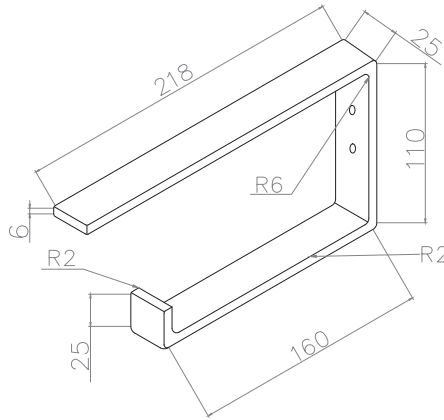

SPECIFICATION SHEET

Brookfield 550mm 1 Door Wall Vanity

Features

- Wall Hung with StoneCast basin
- Includes Wall Mounted Toilet Roll Holder OR Towel Rail [see p3]
- Soft Close Door
- Extrusion detailing in 5 colour options
- Cabinet:
White - 2-pack Urethane on MRF
Colour - Laminate Finish
- Dimensions: H400 x W550 x D220

Technical Details

Note: All measurements shown are in millimetres. Sizes are nominal.

SPECIFICATION SHEET

Brookfield 550mm StoneCast Basin

SPECIFICATION SHEET

Brookfield 550mm Accessory

WALL MOUNTED TOILET ROLL HOLDER

W25 X L218 X H110

Chrome **A** Brushed Nickel **ANK** Gunmetal **AGM** Matte Black **AMB** Brushed Brass **ABB**

Note: Add toilet roll holder accessory code to cabinet code

WALL MOUNTED TOWEL RAIL

W25 X L218 X H110