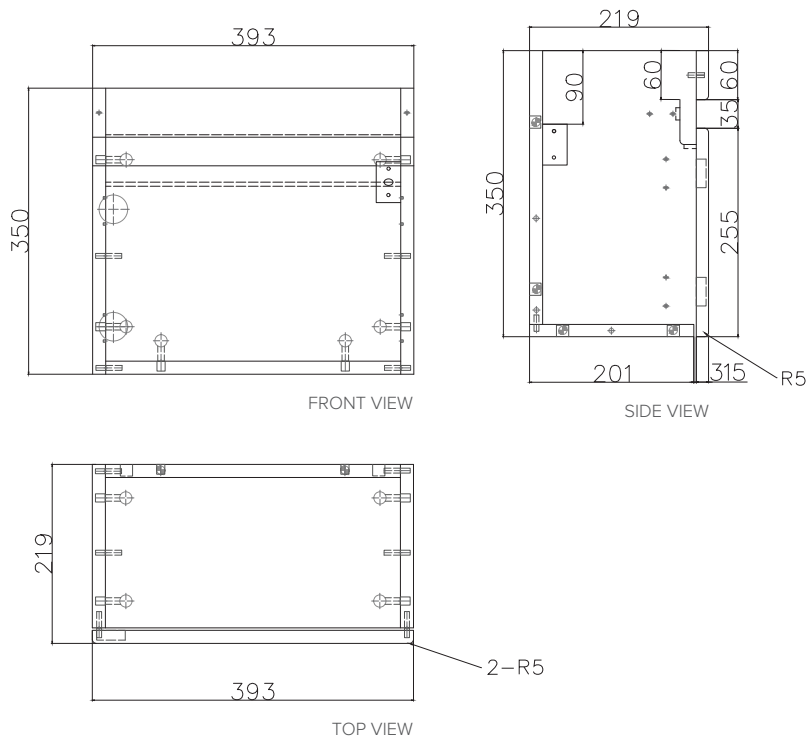

SPECIFICATION SHEET

Brookfield 550mm 1 Door Wall Vanity

Features

- Wall Hung with StoneCast basin
- Includes Wall Mounted Toilet Roll Holder OR Towel Rail [see p3]
- Soft Close Door
- Extrusion detailing in 5 colour options
- Cabinet:
White - 2-pack Urethane on MRF
Colour - Laminate Finish
- Dimensions: H400 x W550 x D220

Technical Details

Note: All measurements shown are in millimetres. Sizes are nominal.

SPECIFICATION SHEET

Brookfield 550mm StoneCast Basin

SPECIFICATION SHEET

Brookfield 550mm Accessory

WALL MOUNTED TOILET ROLL HOLDER

W25 X L218 X H110

Chrome **A** Brushed Nickel **ANK** Gunmetal **AGM** Matte Black **AMB** Brushed Brass **ABB**

Note: Add toilet roll holder accessory code to cabinet code

WALL MOUNTED TOWEL RAIL

W25 X L218 X H110