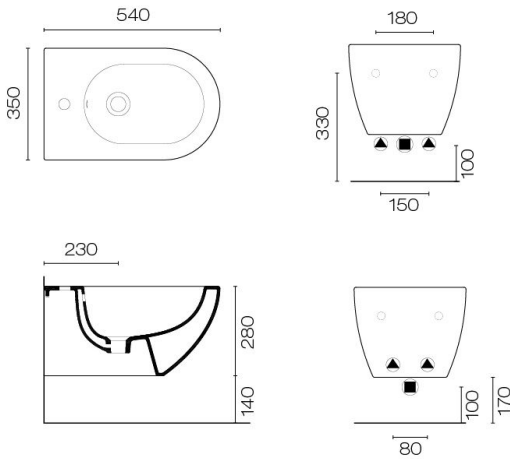

Sfera 54 Wall Hung Bidet 1 Taphole Matt White

Code: BSF54.BM

<b>Brand</b>	Catalano
<b>Designer</b>	Catalano Design Centre (CDC)
<b>Origin</b>	Italy
<b>Colour</b>	White
<b>Finish</b>	Matt
<b>Installation</b>	Wall Hung
<b>Width (mm)</b>	350
<b>Depth (mm)</b>	540
<b>Warranty</b>	15 Years
<b>Overflow</b>	Yes
<b>Waste Size</b>	32mm
<b>Taphole</b>	1
<b>Material</b>	Ceramic
<b>Notes</b>	Requires 32mm waste. Requires wall bracket (Code: PLWBK)
<b>Other Information</b>	Unique concealed fixing system. CATAgaze bacteria-proof life-time glazing