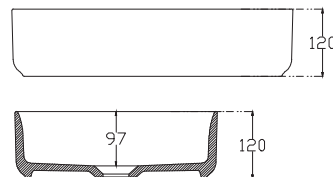

SPECIFICATION SHEET

Arc 900mm 2 Door, 1 Drawer Wall Vanity

Features

- Wall Hung
- Soft Close Doors & Drawer
- Negative detail finger pull
- Cabinet:
White - 2-Pack Urethane on MRF
Colour - Laminate Finish
- Slab Top Options:
20mm Quartz Top
35mm StoneCast Top
- Dimensions: H420/435 x W900 x D465

SPECIFICATION SHEET

Slab Top & Vessel Basin Options

Slab Top

StoneCast 35mm - Code: ST
Quartz 20mm - Code: BP (Black Pearl) or HY (Himalaya)

Available in sizes:
750, 900, 1200

Vessel Basin Options

Quarto Round 310mm

H110 x W310
White - Code: A
Black - Code: E

Toni Round 360mm

H120 x W360
White - Code: B

Toni Oval

White
H120 x W360 x L500
Code: C

Toni Rectangular

White
H120 x W360 x L500
Code: D

Quarto Round 360mm