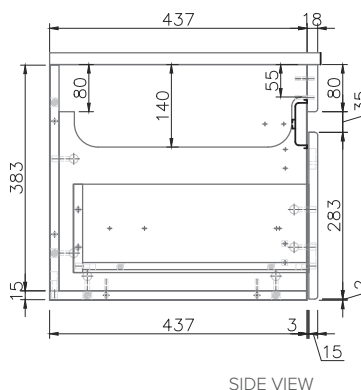

SPECIFICATION SHEET

Arc 900mm 2 Door, 1 Drawer Wall Vanity

Features

- Wall Hung
- Soft Close Doors & Drawer
- Negative detail finger pull
- Cabinet:
White - 2-Pack Urethane on MRF
Colour - Laminate Finish
- Slab Top Options:
20mm Quartz Top
35mm StoneCast Top
- Dimensions: H420/435 x W900 x D465

Cabinet Options

StoneCast & Quartz Slab Top Options

Note: To order a Slab Top, add the slab top code to the cabinet code.

Technical Details

Note: All measurements shown are in millimetres. Sizes are nominal.

SPECIFICATION SHEET

Slab Top & Vessel Basin Options

Slab Top

StoneCast 35mm - Code: ST
Quartz 20mm - Code: BP (Black Pearl) or HY (Himalaya)

Available in sizes:
750, 900, 1200

Vessel Basin Options

Quarto Round 310mm

H110 x W310
White - Code: A
Black - Code: E

Toni Round 360mm

H120 x W360
White - Code: B

Toni Oval

White
H120 x W360 x L500
Code: C

Toni Rectangular

White
H120 x W360 x L500
Code: D

Quarto Round 360mm