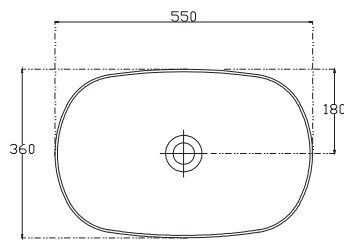

SPECIFICATION SHEET

Arc 900mm 2 Door, 1 Drawer Wall Vanity

Features

- Wall Hung
- Soft Close Doors & Drawer
- Negative detail finger pull
- Cabinet:
White - 2-Pack Urethane on MRF
Colour - Laminate Finish
- Slab Top Options:
20mm Quartz Top
35mm StoneCast Top
- Dimensions: H420/435 x W900 x D465

SPECIFICATION SHEET

Slab Top & Vessel Basin Options

Slab Top

StoneCast 35mm - Code: ST
Quartz 20mm - Code: BP (Black Pearl) or HY (Himalaya)

Available in sizes:
750, 900, 1200

Vessel Basin Options

Quarto Round 310mm

H110 x W310
White - Code: A
Black - Code: E

Toni Round 360mm

H120 x W360
White - Code: B

Toni Oval

White
H120 x W360 x L500
Code: C

Toni Rectangular

White
H120 x W360 x L500
Code: D

Quarto Round 360mm