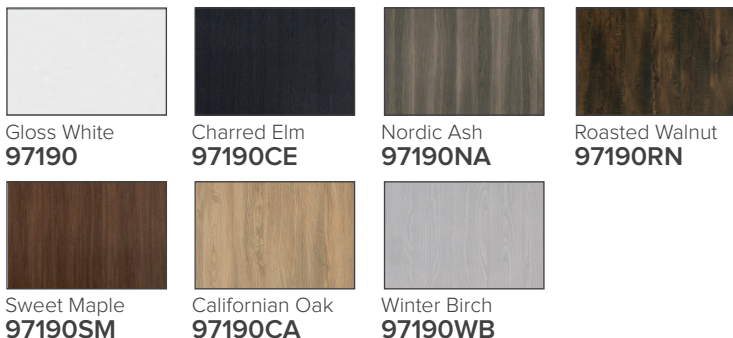

SPECIFICATION SHEET

Arc 900mm 2 Door, 1 Drawer Wall Vanity

Features

- Wall Hung
- Soft Close Doors & Drawer
- Negative detail finger pull
- Cabinet:
White - 2-Pack Urethane on MRF
Colour - Laminate Finish
- Slab Top Options:
20mm Quartz Top
35mm StoneCast Top
- Dimensions: H420/435 x W900 x D465

Cabinet Options

StoneCast & Quartz Slab Top Options

Note: To order a Slab Top, add the slab top code to the cabinet code.

Technical Details

Note: All measurements shown are in millimetres. Sizes are nominal.

SPECIFICATION SHEET

Slab Top & Vessel Basin Options

Slab Top

StoneCast 35mm - Code: ST
Quartz 20mm - Code: BP (Black Pearl) or HY (Himalaya)

Available in sizes:
750, 900, 1200

Vessel Basin Options

Quarto Round 310mm