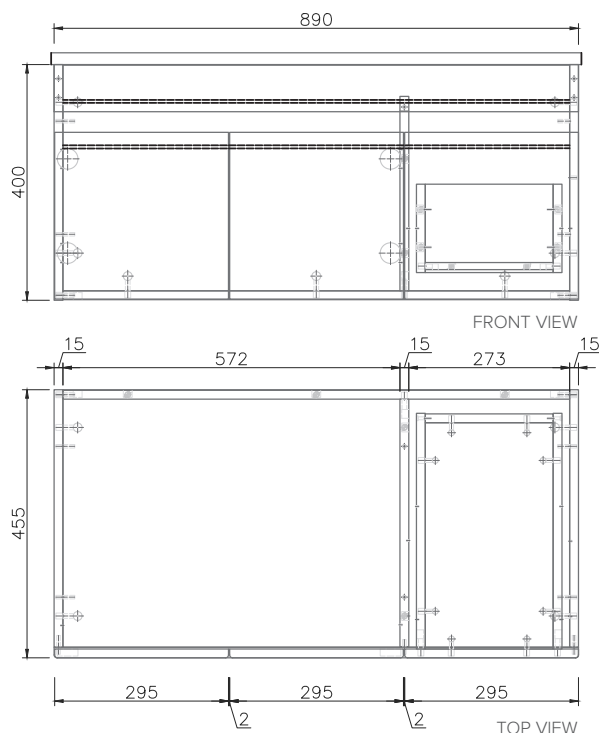

SPECIFICATION SHEET

Arc 900mm 2 Door, 1 Drawer Wall Vanity

Features

- Wall Hung
- Soft Close Doors & Drawer
- Negative detail finger pull
- Cabinet:
White - 2-Pack Urethane on MRF
Colour - Laminate Finish
- Slab Top Options:
20mm Quartz Top
35mm StoneCast Top
- Dimensions: H420/435 x W900 x D465

SPECIFICATION SHEET

Slab Top & Vessel Basin Options

Slab Top

StoneCast 35mm - Code: ST
Quartz 20mm - Code: BP (Black Pearl) or HY (Himalaya)

Available in sizes:
750, 900, 1200

Vessel Basin Options

Quarto Round 310mm

H110 x W310
White - Code: A
Black - Code: E

Toni Round 360mm

H120 x W360
White - Code: B

Toni Oval

White
H120 x W360 x L500
Code: C

Toni Rectangular

White
H120 x W360 x L500
Code: D

Quarto Round 360mm

H120 x W360
Black - Code: F