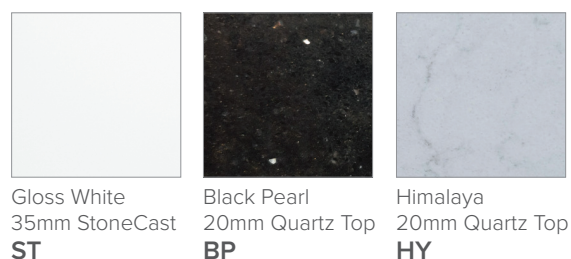

StoneCast & Quartz Slab Top Options