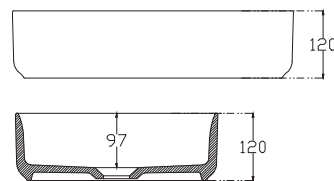

SPECIFICATION SHEET

Arc 900mm 2 Door, 1 Drawer Wall Vanity

Features

- Wall Hung
- Soft Close Doors & Drawer
- Negative detail finger pull
- Cabinet:
White - 2-Pack Urethane on MRF
Colour - Laminate Finish
- Slab Top Options:
20mm Quartz Top
35mm StoneCast Top
- Dimensions: H420/435 x W900 x D465

SPECIFICATION SHEET

Slab Top & Vessel Basin Options

Slab Top

StoneCast 35mm - Code: ST
Quartz 20mm - Code: BP (Black Pearl) or HY (Himalaya)

Available in sizes:
750, 900, 1200

Vessel Basin Options

Quarto Round 310mm

H110 x W310
White - Code: A
Black - Code: E

Toni Round 360mm

H120 x W360
White - Code: B

Toni Oval

White
H120 x W360 x L500
Code: C

Toni Rectangular

White
H120 x W360 x L500
Code: D

Quarto Round 360mm