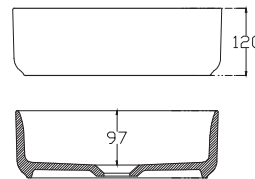

SPECIFICATION SHEET

Arc 900mm 2 Door, 1 Drawer Wall Vanity

Features

- Wall Hung
- Soft Close Doors & Drawer
- Negative detail finger pull
- Cabinet:
White - 2-Pack Urethane on MRF
Colour - Laminate Finish
- Slab Top Options:
20mm Quartz Top
35mm StoneCast Top
- Dimensions: H420/435 x W900 x D465

SPECIFICATION SHEET

Slab Top & Vessel Basin Options

Slab Top

StoneCast 35mm - Code: ST
Quartz 20mm - Code: BP (Black Pearl) or HY (Himalaya)

Available in sizes:
750, 900, 1200

Vessel Basin Options

Quarto Round 310mm

H110 x W310
White - Code: A
Black - Code: E

Toni Round 360mm

H120 x W360
White - Code: B

Toni Oval

White
H120 x W360 x L500
Code: C

Toni Rectangular

White
H120 x W360 x L500
Code: D

Quarto Round 360mm