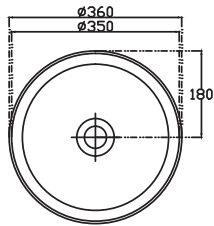

SPECIFICATION SHEET

Arc 900mm 2 Door, 1 Drawer Wall Vanity

Features

- Wall Hung
- Soft Close Doors & Drawer
- Negative detail finger pull
- Cabinet:
White - 2-Pack Urethane on MRF
Colour - Laminate Finish
- Slab Top Options:
20mm Quartz Top
35mm StoneCast Top
- Dimensions: H420/435 x W900 x D465

SPECIFICATION SHEET

Slab Top & Vessel Basin Options

Slab Top

StoneCast 35mm - Code: ST
Quartz 20mm - Code: BP (Black Pearl) or HY (Himalaya)

Available in sizes:
750, 900, 1200

Vessel Basin Options

Quarto Round 310mm

H110 x W310
White - Code: A
Black - Code: E

Toni Round 360mm

H120 x W360
White - Code: B

Toni Oval

White
H120 x W360 x L500
Code: C

Toni Rectangular

White
H120 x W360 x L500
Code: D

Quarto Round 360mm