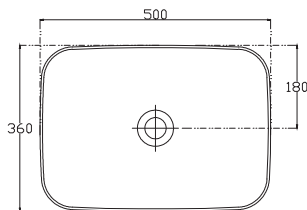

SPECIFICATION SHEET

Arc 900mm 2 Door, 1 Drawer Wall Vanity

Features

- Wall Hung
- Soft Close Doors & Drawer
- Negative detail finger pull
- Cabinet:
White - 2-Pack Urethane on MRF
Colour - Laminate Finish
- Slab Top Options:
20mm Quartz Top
35mm StoneCast Top
- Dimensions: H420/435 x W900 x D465

SPECIFICATION SHEET

Slab Top & Vessel Basin Options

Slab Top

StoneCast 35mm - Code: ST
Quartz 20mm - Code: BP (Black Pearl) or HY (Himalaya)

Available in sizes:
750, 900, 1200

Vessel Basin Options

Quarto Round 310mm

H110 x W310
White - Code: A
Black - Code: E

Toni Round 360mm

H120 x W360
White - Code: B

Toni Oval

White
H120 x W360 x L500
Code: C

Toni Rectangular

White
H120 x W360 x L500
Code: D

Quarto Round 360mm